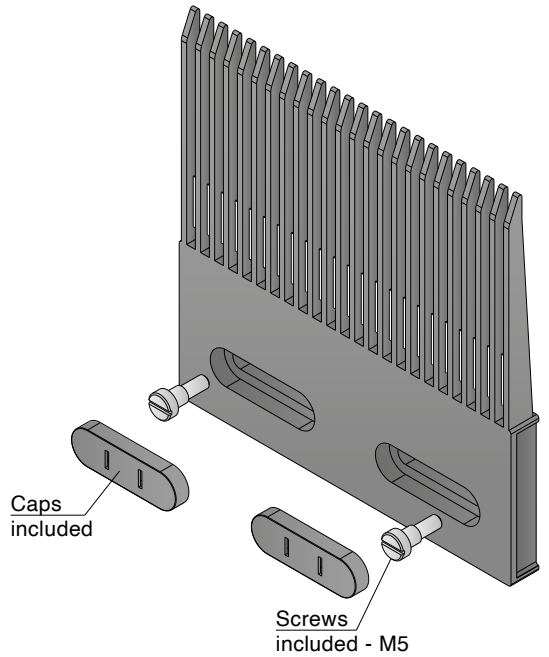

Combs integration with sprockets

see table below for dimensions

Z-	PD (in)	S (in)	X (in)	Y (in)
10	6.47	2.92	4.50	3.37
12	7.73	3.55	4.50	3.99
13	8.36	3.86	4.50	4.31
16	10.25	4.81	4.50	5.26

Example of application

Traditional comb

TYPE B

Art-Nr. **38902**

Combs integration with sprockets

see table below for dimensions

Z-	PD (in)	S (in)	X (in)	Y (in)
10	6.47	2.92	5.35	3.37
12	7.73	3.55	5.35	3.99
13	8.36	3.86	5.35	4.31
16	10.25	4.81	5.35	5.26

Example of application

Quick-link comb

NEW

Art-Nr. **38951**

Used with Stainless steel profile

Art-Nr.	Availability	Supply
38960C	Stock item	10 ft bars
38960	On request	20 ft bars

This profile has to be ordered separately.

Quick-link comb

NEW

Art-Nr. **38952**

Used with Stainless steel profile

Art-Nr.	Availability	Supply
38960C	Stock item	10 ft bars
38960	On request	20 ft bars

This profile has to be ordered separately.

Combs integration with sprockets