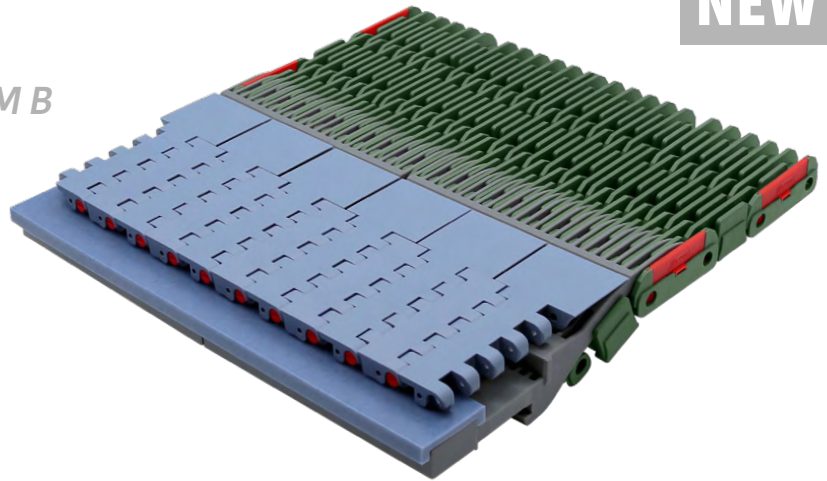

see table below for dimensions

Z-	PD (in)	S (in)	X (in)	Y (in)
10	6.47	2.92	4.33	2.86
12	7.73	3.55	4.49	3.49
13	8.36	3.86	4.57	3.80
16	10.25	4.81	4.80	4.75

Example of application

AT-Comb

NEW

ACTIVE TRANSFER COMB

The new solution made to get a smooth transfer with raised rib belt.

Ideal for cans, PET bottles and glass bottles in pasteurizer, warmer or cooler conveyors, the **Movex AT-Comb** (Active Transfer Comb), is ideal to optimize the product transfer stability, guaranteeing a smoother transfer, so product tipping is avoided.

The **AT-Comb**, in combination with the Movex 551 FTT (version equipped with transfer wing), avoid the use of traditional dead plates, reduce the load at infeed/outfeed conveyor areas, offer a better accumulation stability over the entire conveyor and, at the end, improve the efficiency of the line.