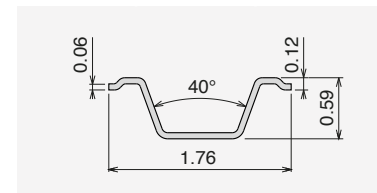

Traditional comb

TYPE B

Art-Nr. **38902**

Combs integration with sprockets

see table below for dimensions

Z-	PD (in)	S (in)	X (in)	Y (in)
10	6.47	2.92	5.35	3.37
12	7.73	3.55	5.35	3.99
13	8.36	3.86	5.35	4.31
16	10.25	4.81	5.35	5.26

Combs integration with sprockets

see table below for dimensions

Z-	PD (in)	S (in)	X (in)	Y (in)
10	6.47	2.92	4.80	2.86
12	7.73	3.55	4.80	3.49
13	8.36	3.86	4.80	3.80
16	10.25	4.81	4.80	4.75

Example of application

Quick-link comb

NEW

Art-Nr. **38952**

Used with Stainless steel profile

Art-Nr.	Availability	Supply
38960C	Stock item	10 ft bars
38960	On request	20 ft bars

This profile has to be ordered separately.

Combs integration with sprockets

see table below for dimensions

Z-	PD (in)	S (in)	X (in)	Y (in)
10	6.47	2.92	4.33	2.86
12	7.73	3.55	4.49	3.49
13	8.36	3.86	4.57	3.80
16	10.25	4.81	4.80	4.75

Example of application

AT-Comb

NEW

ACTIVE TRANSFER COMB