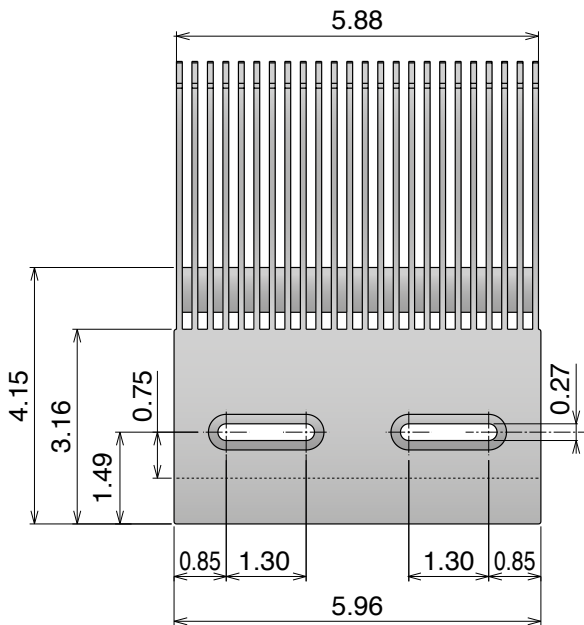

Combs integration with sprockets

see table below for dimensions

Z-	PD (in)	S (in)	X (in)	Y (in)
10	6.47	2.92	4.50	3.37
12	7.73	3.55	4.50	3.99
13	8.36	3.86	4.50	4.31
16	10.25	4.81	4.50	5.26

Example of application

Traditional comb

TYPE B

Art-Nr. **38902**

Combs integration with sprockets

see table below for dimensions

Z-	PD (in)	S (in)	X (in)	Y (in)
10	6.47	2.92	5.35	3.37
12	7.73	3.55	5.35	3.99
13	8.36	3.86	5.35	4.31
16	10.25	4.81	5.35	5.26

Example of application

Quick-link comb

NEW

Art-Nr. **38951**

Used with Stainless steel profile

Art-Nr.	Availability	Supply
38960C	Stock item	10 ft bars
38960	On request	20 ft bars

This profile has to be ordered separately.

Quick-link comb

NEW

Art-Nr. **38952**

Used with Stainless steel profile

Art-Nr.	Availability	Supply
38960C	Stock item	10 ft bars
38960	On request	20 ft bars

This profile has to be ordered separately.

Combs integration with sprockets