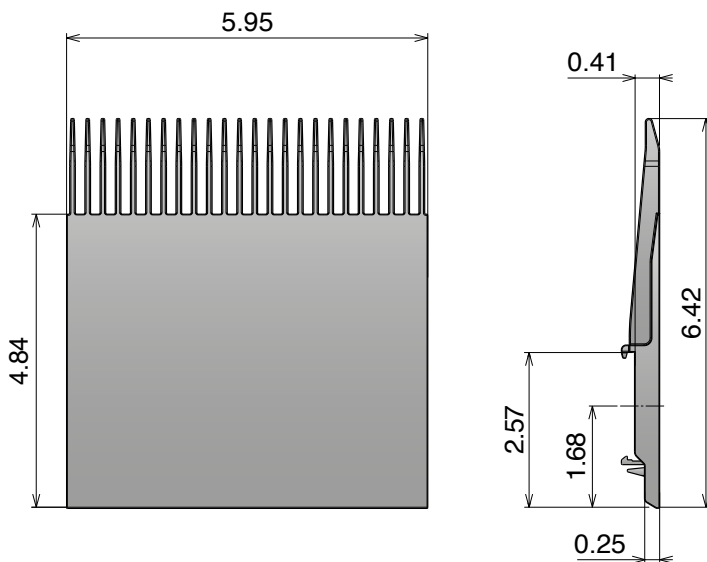

Combs integration with sprockets

see table below for dimensions

Z-	PD (in)	S (in)	X (in)	Y (in)
10	6.47	2.92	4.50	3.37
12	7.73	3.55	4.50	3.99
13	8.36	3.86	4.50	4.31
16	10.25	4.81	4.50	5.26

Example of application

Traditional comb

TYPE B

Art-Nr. **38902**

Combs integration with sprockets

see table below for dimensions

Z-	PD (in)	S (in)	X (in)	Y (in)
10	6.47	2.92	5.35	3.37
12	7.73	3.55	5.35	3.99
13	8.36	3.86	5.35	4.31
16	10.25	4.81	5.35	5.26

Example of application

Quick-link comb

NEW

Art-Nr. **38951**

Used with Stainless steel profile

Art-Nr.	Availability	Supply
38960C	Stock item	10 ft bars
38960	On request	20 ft bars

This profile has to be ordered separately.

Combs integration with sprockets

see table below for dimensions

Z-	PD (in)	S (in)	X (in)	Y (in)
10	6.47	2.92	4.80	2.86
12	7.73	3.55	4.80	3.49
13	8.36	3.86	4.80	3.80
16	10.25	4.81	4.80	4.75

Example of application