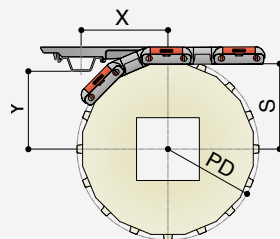

Combs integration with sprockets

see table below for dimensions

Z-	PD (in)	S (in)	X (in)	Y (in)
10	6.47	2.92	4.80	2.86
12	7.73	3.55	4.80	3.49
13	8.36	3.86	4.80	3.80
16	10.25	4.81	4.80	4.75

Example of application

Quick-link comb

NEW

Art-Nr. **38952**

Used with Stainless steel profile

Art-Nr.	Availability	Supply
38960C	Stock item	10 ft bars
38960	On request	20 ft bars

This profile has to be ordered separately.

Combs integration with sprockets

see table below for dimensions

Z-	PD (in)	S (in)	X (in)	Y (in)
10	6.47	2.92	4.33	2.86
12	7.73	3.55	4.49	3.49
13	8.36	3.86	4.57	3.80
16	10.25	4.81	4.80	4.75

Example of application

AT-Comb

NEW

ACTIVE TRANSFER COMB