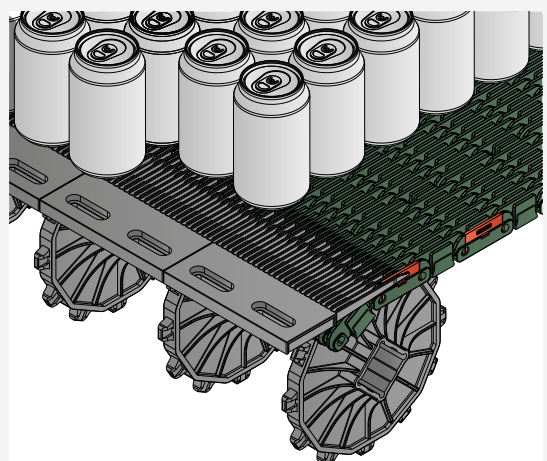

Combs integration with sprockets

see table below for dimensions

Z-	PD (in)	S (in)	X (in)	Y (in)
10	6.47	2.92	4.50	3.37
12	7.73	3.55	4.50	3.99
13	8.36	3.86	4.50	4.31
16	10.25	4.81	4.50	5.26

Example of application

Traditional comb

TYPE B

Art-Nr. **38902**

Combs integration with sprockets

see table below for dimensions

Z-	PD (in)	S (in)	X (in)	Y (in)
10	6.47	2.92	5.35	3.37
12	7.73	3.55	5.35	3.99
13	8.36	3.86	5.35	4.31
16	10.25	4.81	5.35	5.26

Example of application

Quick-link comb

NEW

Art-Nr. **38951**

Used with Stainless steel profile

Art-Nr.	Availability	Supply
38960C	Stock item	10 ft bars
38960	On request	20 ft bars

This profile has to be ordered separately.