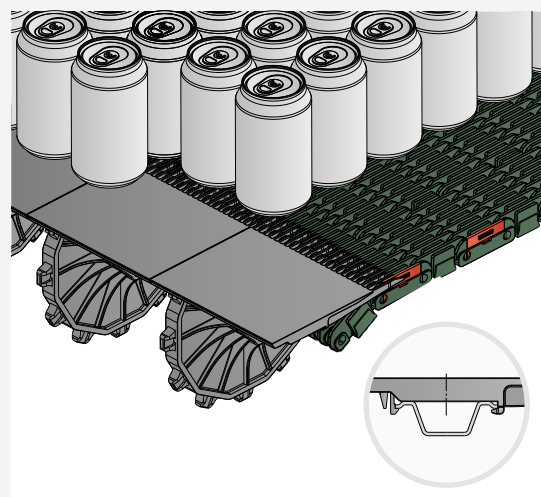

Combs integration with sprockets

see table below for dimensions

Z-	PD (in)	S (in)	X (in)	Y (in)
10	6.47	2.92	4.80	2.86
12	7.73	3.55	4.80	3.49
13	8.36	3.86	4.80	3.80
16	10.25	4.81	4.80	4.75

Example of application

Quick-link comb

NEW

Art-Nr. **38952**

Used with Stainless steel profile

Art-Nr.	Availability	Supply
38960C	Stock item	10 ft bars
38960	On request	20 ft bars

This profile has to be ordered separately.

Combs integration with sprockets

see table below for dimensions

Z-	PD (in)	S (in)	X (in)	Y (in)
10	6.47	2.92	4.33	2.86
12	7.73	3.55	4.49	3.49
13	8.36	3.86	4.57	3.80
16	10.25	4.81	4.80	4.75

Example of application

AT-Comb

NEW

ACTIVE TRANSFER COMB

The new solution made to get a smooth transfer with raised rib belt.

Ideal for cans, PET bottles and glass bottles in pasteurizer, warmer or cooler conveyors, the **Movex AT-Comb** (Active Transfer Comb), is ideal to optimize the product transfer stability, guaranteeing a smoother transfer, so product tipping is avoided.