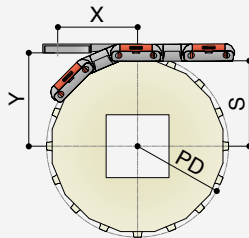

Combs integration with sprockets

see table below for dimensions

Z-	PD (in)	S (in)	X (in)	Y (in)
10	6.47	2.92	4.50	3.37
12	7.73	3.55	4.50	3.99
13	8.36	3.86	4.50	4.31
16	10.25	4.81	4.50	5.26

Example of application

Traditional comb

TYPE B

Art-Nr. **38902**

Combs integration with sprockets

see table below for dimensions

Z-	PD (in)	S (in)	X (in)	Y (in)
10	6.47	2.92	5.35	3.37
12	7.73	3.55	5.35	3.99
13	8.36	3.86	5.35	4.31
16	10.25	4.81	5.35	5.26