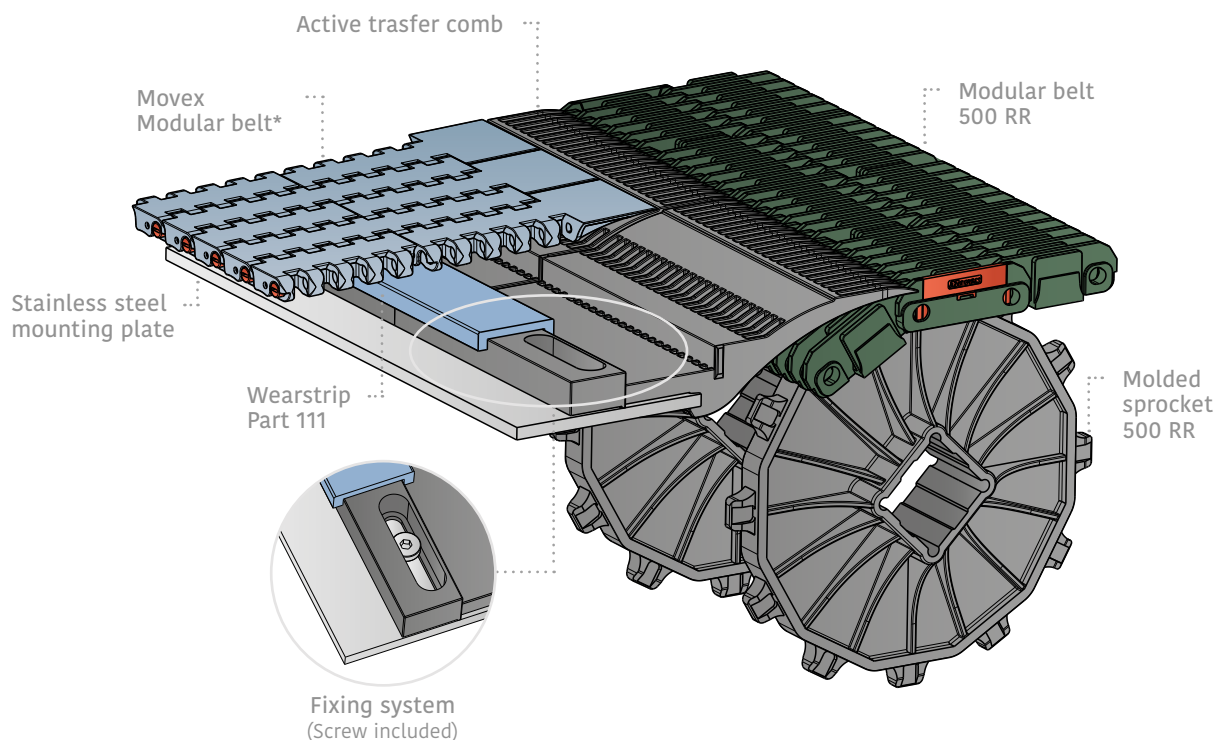

see table below for dimensions

Z-	PD (in)	S (in)	X (in)	Y (in)
10	6.47	2.92	4.33	2.86
12	7.73	3.55	4.49	3.49
13	8.36	3.86	4.57	3.80
16	10.25	4.81	4.80	4.75

Example of application

AT-Comb

NEW

ACTIVE TRANSFER COMB

The new solution made to get a smooth transfer with raised rib belt.

Ideal for cans, PET bottles and glass bottles in pasteurizer, warmer or cooler conveyors, the **Movex AT-Comb** (Active Transfer Comb), is ideal to optimize the product transfer stability, guaranteeing a smoother transfer, so product tipping is avoided.

The shape of the ribs is optimized to perfectly fit with the Raiser Rib pasteurizer belts, guaranteeing high strength and longer wear life; moreover, the combination of the **AT-Comb** with the Movex half inch thickness belts (modular belts or chain-belt) and BluLub wear strip part 111, offer the best solution.

The **AT-Comb**, in combination with the Movex 551 FTT (version equipped with transfer wing), avoid the use of traditional dead plates, reduce the load at infeed/outfeed conveyor areas, offer a better accumulation stability over the entire conveyor and, at the end, improve the efficiency of the line.