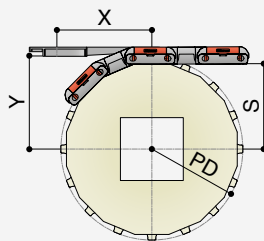

Combs integration with sprockets

see table below for dimensions

Z-	PD (in)	S (in)	X (in)	Y (in)
10	6.47	2.92	4.50	3.37
12	7.73	3.55	4.50	3.99
13	8.36	3.86	4.50	4.31
16	10.25	4.81	4.50	5.26

Example of application

Traditional comb

TYPE B

Art-Nr. **38902**

Combs integration with sprockets

see table below for dimensions

Z-	PD (in)	S (in)	X (in)	Y (in)
10	6.47	2.92	5.35	3.37
12	7.73	3.55	5.35	3.99
13	8.36	3.86	5.35	4.31
16	10.25	4.81	5.35	5.26

Example of application

Quick-link comb

NEW

Art-Nr. **38951**

Used with Stainless steel profile

Art-Nr.	Availability	Supply
38960C	Stock item	10 ft bars
38960	On request	20 ft bars

This profile has to be ordered separately.

Combs integration with sprockets

see table below for dimensions

Z-	PD (in)	S (in)	X (in)	Y (in)
10	6.47	2.92	4.80	2.86
12	7.73	3.55	4.80	3.49
13	8.36	3.86	4.80	3.80
16	10.25	4.81	4.80	4.75

Example of application