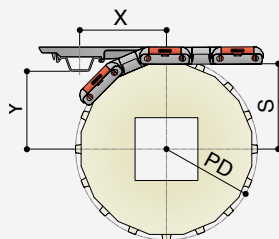

Combs integration with sprockets

see table below for dimensions

Z-	PD (in)	S (in)	X (in)	Y (in)
10	6.47	2.92	4.50	3.37
12	7.73	3.55	4.50	3.99
13	8.36	3.86	4.50	4.31
16	10.25	4.81	4.50	5.26

Example of application

Traditional comb

TYPE B

Art-Nr. **38902**

Combs integration with sprockets

see table below for dimensions

Z-	PD (in)	S (in)	X (in)	Y (in)
10	6.47	2.92	5.35	3.37
12	7.73	3.55	5.35	3.99
13	8.36	3.86	5.35	4.31
16	10.25	4.81	5.35	5.26

Combs integration with sprockets

see table below for dimensions

Z-	PD (in)	S (in)	X (in)	Y (in)
10	6.47	2.92	4.80	2.86
12	7.73	3.55	4.80	3.49
13	8.36	3.86	4.80	3.80
16	10.25	4.81	4.80	4.75

Example of application

see table below for dimensions

Z-	PD (in)	S (in)	X (in)	Y (in)
10	6.47	2.92	4.33	2.86
12	7.73	3.55	4.49	3.49
13	8.36	3.86	4.57	3.80
16	10.25	4.81	4.80	4.75

Example of application

AT-Comb

NEW

ACTIVE TRANSFER COMB