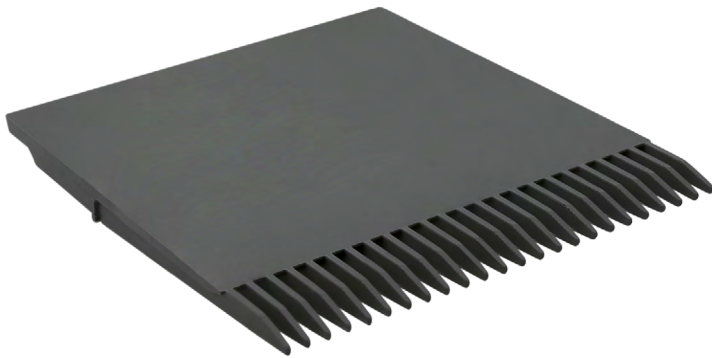

Combs integration with sprockets

see table below for dimensions

Z-	PD (in)	S (in)	X (in)	Y (in)
10	6.47	2.92	4.50	3.37
12	7.73	3.55	4.50	3.99
13	8.36	3.86	4.50	4.31
16	10.25	4.81	4.50	5.26

Example of application

Traditional comb

TYPE B

Art-Nr. **38902**

Combs integration with sprockets

see table below for dimensions

Z-	PD (in)	S (in)	X (in)	Y (in)
10	6.47	2.92	5.35	3.37
12	7.73	3.55	5.35	3.99
13	8.36	3.86	5.35	4.31
16	10.25	4.81	5.35	5.26

Example of application

Quick-link comb

NEW

Art-Nr. **38951**

Used with Stainless steel profile

Art-Nr.	Availability	Supply
38960C	Stock item	10 ft bars
38960	On request	20 ft bars

This profile has to be ordered separately.

Quick-link comb

NEW

Art-Nr. **38952**

Used with Stainless steel profile

Art-Nr.	Availability	Supply
38960C	Stock item	10 ft bars
38960	On request	20 ft bars

This profile has to be ordered separately.

Combs integration with sprockets