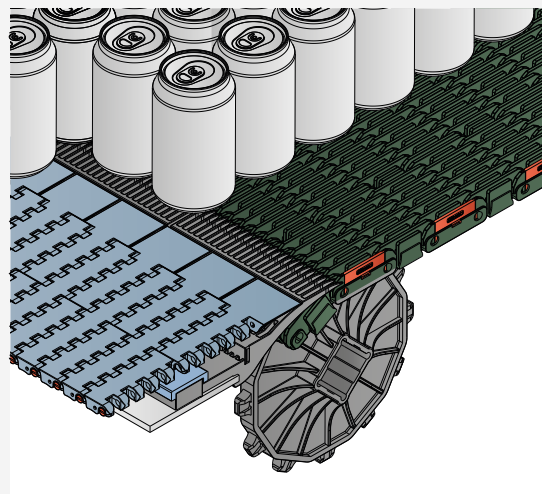

The **AT-Comb**, in combination with the Movex 551 FTT (version equipped with transfer wing), avoid the use of traditional dead plates, reduce the load at infeed/outfeed conveyor areas, offer a better accumulation stability over the entire conveyor and, at the end, improve the efficiency of the line.

Combs integration with sprockets

see table below for dimensions

Z-	PD (in)	S (in)	X (in)	Y (in)
10	6.47	2.92	6.55	2.53
12	7.73	3.55	6.59	3.15
13	8.36	3.86	6.63	3.47
16	10.25	4.81	6.67	4.42

Example of application