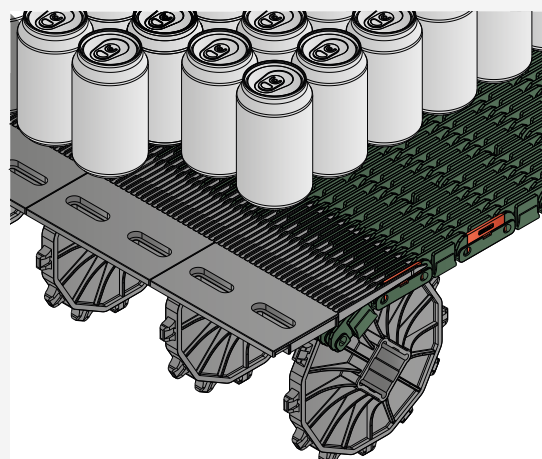

Combs integration with sprockets

see table below for dimensions

Z-	PD (in)	S (in)	X (in)	Y (in)
10	6.47	2.92	4.50	3.37
12	7.73	3.55	4.50	3.99
13	8.36	3.86	4.50	4.31
16	10.25	4.81	4.50	5.26

Example of application

Traditional comb

TYPE B

Art-Nr. **38902**

Combs integration with sprockets

see table below for dimensions

Z-	PD (in)	S (in)	X (in)	Y (in)
10	6.47	2.92	5.35	3.37
12	7.73	3.55	5.35	3.99
13	8.36	3.86	5.35	4.31
16	10.25	4.81	5.35	5.26

Example of application

Quick-link comb

NEW

Art-Nr. **38951**

Used with Stainless steel profile

Art-Nr.	Availability	Supply
38960C	Stock item	10 ft bars
38960	On request	20 ft bars

This profile has to be ordered separately.

Combs integration with sprockets

see table below for dimensions

Z-	PD (in)	S (in)	X (in)	Y (in)
10	6.47	2.92	4.80	2.86
12	7.73	3.55	4.80	3.49
13	8.36	3.86	4.80	3.80
16	10.25	4.81	4.80	4.75

Example of application