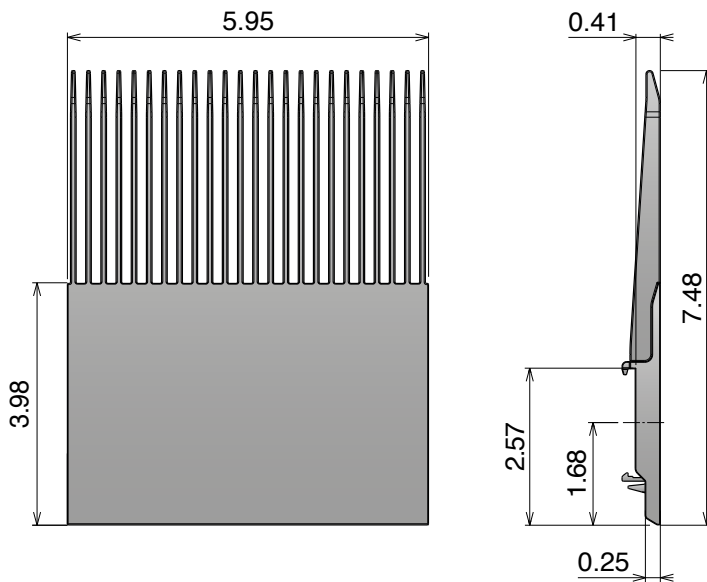

Example of application

Quick-link comb

NEW

Art-Nr. **38951**

Used with Stainless steel profile

Art-Nr.	Availability	Supply
38960C	Stock item	10 ft bars
38960	On request	20 ft bars

This profile has to be ordered separately.

Combs integration with sprockets

see table below for dimensions

Z-	PD (in)	S (in)	X (in)	Y (in)
10	6.47	2.92	4.80	2.86
12	7.73	3.55	4.80	3.49
13	8.36	3.86	4.80	3.80
16	10.25	4.81	4.80	4.75

Example of application

Quick-link comb

NEW

Art-Nr. **38952**

Used with Stainless steel profile

Art-Nr.	Availability	Supply
38960C	Stock item	10 ft bars
38960	On request	20 ft bars

This profile has to be ordered separately.

Combs integration with sprockets

see table below for dimensions

Z-	PD (in)	S (in)	X (in)	Y (in)
10	6.47	2.92	4.33	2.86
12	7.73	3.55	4.49	3.49
13	8.36	3.86	4.57	3.80
16	10.25	4.81	4.80	4.75

Example of application

AT-Comb

NEW

ACTIVE TRANSFER COMB