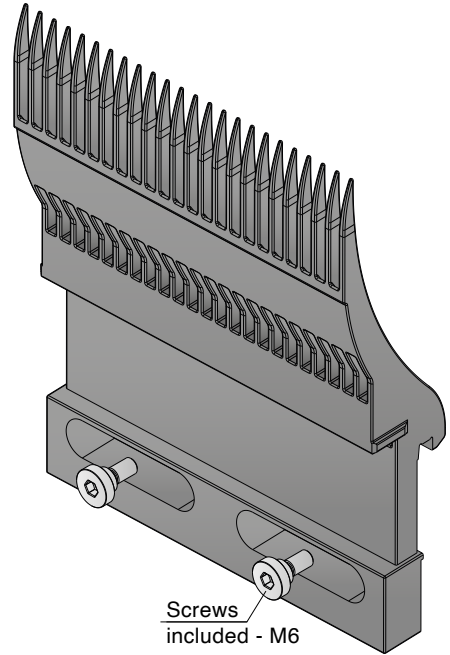

The shape of the ribs is optimized to perfectly fit with the Raiser Rib pasteurizer belts, guaranteeing high strength and longer wear life; moreover, the combination of the **AT-Comb** with the Movex half inch thickness belts (modular belts or chain-belt) and BluLub wear strip part 111, offer the best solution.

The **AT-Comb**, in combination with the Movex 551 FTT (version equipped with transfer wing), avoid the use of traditional dead plates, reduce the load at infeed/outfeed conveyor areas, offer a better accumulation stability over the entire conveyor and, at the end, improve the efficiency of the line.

* AT-Comb can be used with any of Movex 551 FTT or 551 FTT K85 or in combination with any of 0.5in height belts/chains like 552/261/600/556 series

AT-Comb

NEW

Art-Nr. **38971**

Screws included - M6

Used with U-profile Part. 111