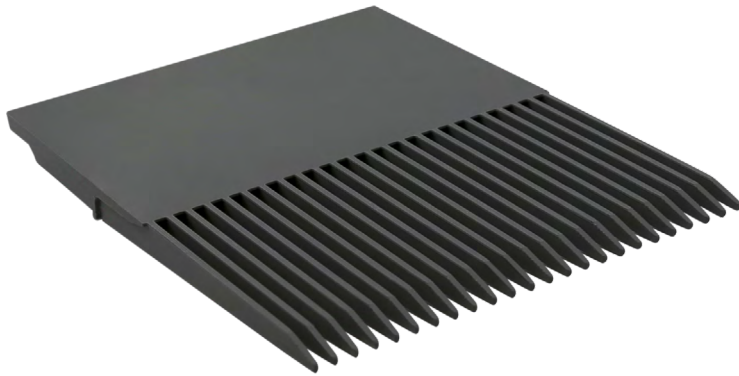

Example of application

Quick-link comb

NEW

Art-Nr. **38951**

Used with Stainless steel profile

Art-Nr.	Availability	Supply
38960C	Stock item	10 ft bars
38960	On request	20 ft bars

This profile has to be ordered separately.

Combs integration with sprockets

see table below for dimensions

Z-	PD (in)	S (in)	X (in)	Y (in)
10	6.47	2.92	4.80	2.86
12	7.73	3.55	4.80	3.49
13	8.36	3.86	4.80	3.80
16	10.25	4.81	4.80	4.75

Example of application

Quick-link comb

NEW

Art-Nr. **38952**

Used with Stainless steel profile

Art-Nr.	Availability	Supply
38960C	Stock item	10 ft bars
38960	On request	20 ft bars

This profile has to be ordered separately.

Combs integration with sprockets

The new solution made to get a smooth transfer with raised rib belt.

Ideal for cans, PET bottles and glass bottles in pasteurizer, warmer or cooler conveyors, the **Movex AT-Comb** (Active Transfer Comb), is ideal to optimize the product transfer stability, guaranteeing a smoother transfer, so product tipping is avoided.