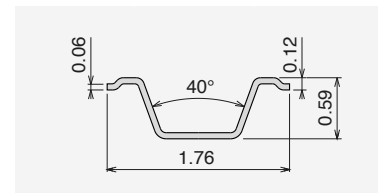

Combs integration with sprockets

see table below for dimensions

Z-	PD (in)	S (in)	X (in)	Y (in)
10	6.47	2.92	4.50	3.37
12	7.73	3.55	4.50	3.99
13	8.36	3.86	4.50	4.31
16	10.25	4.81	4.50	5.26

Example of application

Traditional comb

TYPE B

Art-Nr. **38902**

Combs integration with sprockets

see table below for dimensions

Z-	PD (in)	S (in)	X (in)	Y (in)
10	6.47	2.92	5.35	3.37
12	7.73	3.55	5.35	3.99
13	8.36	3.86	5.35	4.31
16	10.25	4.81	5.35	5.26

Example of application

Quick-link comb

NEW

Art-Nr. **38951**

Used with Stainless steel profile

Art-Nr.	Availability	Supply
38960C	Stock item	10 ft bars
38960	On request	20 ft bars

This profile has to be ordered separately.

Combs integration with sprockets

see table below for dimensions

Z-	PD (in)	S (in)	X (in)	Y (in)
10	6.47	2.92	4.80	2.86
12	7.73	3.55	4.80	3.49
13	8.36	3.86	4.80	3.80
16	10.25	4.81	4.80	4.75

Example of application