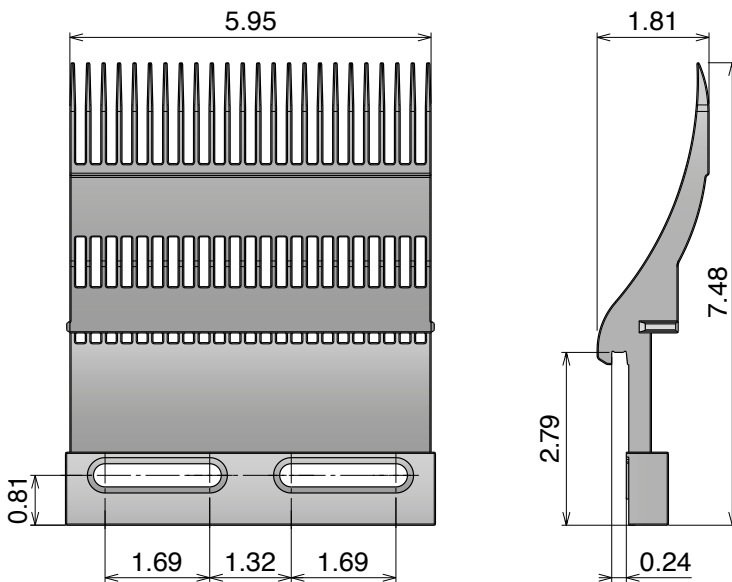

* AT-Comb can be used with any of Movex 551 FTT or 551 FTT K85 or in combination with any of 0.5in height belts/chains like 552/261/600/556 series

AT-Comb

NEW

Art-Nr. **38971**

Screws included - M6

Used with U-profile Part. 111

Combs integration with sprockets

see table below for dimensions

Z-	PD (in)	S (in)	X (in)	Y (in)
10	6.47	2.92	6.55	2.53
12	7.73	3.55	6.59	3.15
13	8.36	3.86	6.63	3.47
16	10.25	4.81	6.67	4.42

Example of application