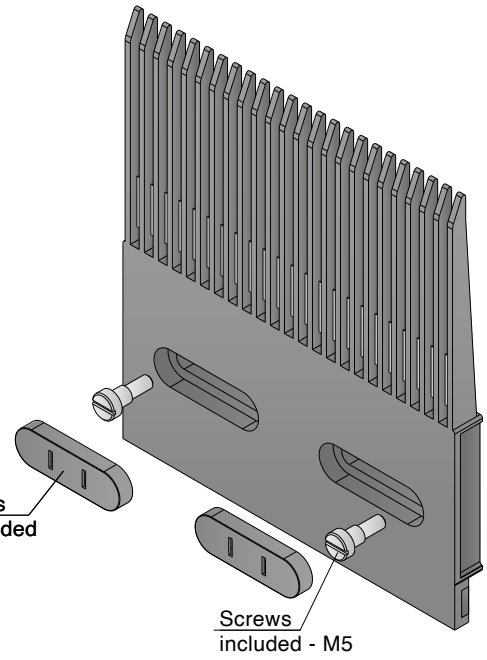

Combs integration with sprockets

see table below for dimensions

Z-	PD (in)	S (in)	X (in)	Y (in)
10	6.47	2.92	4.50	3.37
12	7.73	3.55	4.50	3.99
13	8.36	3.86	4.50	4.31
16	10.25	4.81	4.50	5.26

Example of application

Traditional comb

TYPE B

Art-Nr. **38902**

Combs integration with sprockets

see table below for dimensions

Z-	PD (in)	S (in)	X (in)	Y (in)
10	6.47	2.92	5.35	3.37
12	7.73	3.55	5.35	3.99
13	8.36	3.86	5.35	4.31
16	10.25	4.81	5.35	5.26

Example of application

Quick-link comb

NEW

Art-Nr. **38951**

Used with Stainless steel profile

Art-Nr.	Availability	Supply
38960C	Stock item	10 ft bars
38960	On request	20 ft bars

This profile has to be ordered separately.

Quick-link comb

NEW

Art-Nr. **38952**

Used with Stainless steel profile

Art-Nr.	Availability	Supply
38960C	Stock item	10 ft bars
38960	On request	20 ft bars

This profile has to be ordered separately.

Combs integration with sprockets