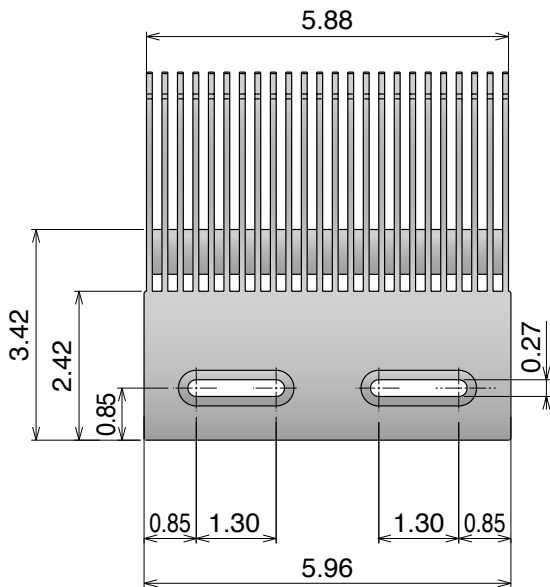

Combs integration with sprockets

see table below for dimensions

Z-	PD (in)	S (in)	X (in)	Y (in)
10	6.47	2.92	4.50	3.37
12	7.73	3.55	4.50	3.99
13	8.36	3.86	4.50	4.31
16	10.25	4.81	4.50	5.26

Example of application

Traditional comb

TYPE B

Art-Nr. **38902**

Combs integration with sprockets

see table below for dimensions

Z-	PD (in)	S (in)	X (in)	Y (in)
10	6.47	2.92	5.35	3.37
12	7.73	3.55	5.35	3.99
13	8.36	3.86	5.35	4.31
16	10.25	4.81	5.35	5.26

Example of application

Quick-link comb

NEW

Art-Nr. **38951**

Used with Stainless steel profile

Art-Nr.	Availability	Supply
38960C	Stock item	10 ft bars
38960	On request	20 ft bars

This profile has to be ordered separately.

Quick-link comb

NEW

Art-Nr. **38952**

Used with Stainless steel profile

Art-Nr.	Availability	Supply
38960C	Stock item	10 ft bars
38960	On request	20 ft bars

This profile has to be ordered separately.

Combs integration with sprockets