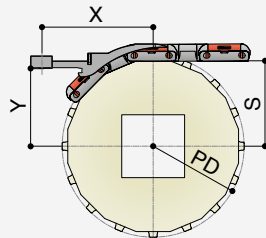

* AT-Comb can be used with any of Movex 551 FTT or 551 FTT K85 or in combination with any of 0.5in height belts/chains like 552/261/600/556 series

AT-Comb

NEW

Art-Nr. **38971**

Screws included - M6

Used with U-profile Part. 111

Combs integration with sprockets

see table below for dimensions

Z-	PD (in)	S (in)	X (in)	Y (in)
10	6.47	2.92	6.55	2.53
12	7.73	3.55	6.59	3.15
13	8.36	3.86	6.63	3.47
16	10.25	4.81	6.67	4.42

Example of application