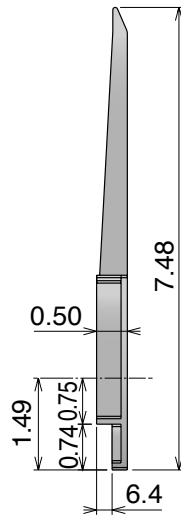

Combs integration with sprockets

see table below for dimensions

Z-	PD (in)	S (in)	X (in)	Y (in)
10	6.47	2.92	4.50	3.37
12	7.73	3.55	4.50	3.99
13	8.36	3.86	4.50	4.31
16	10.25	4.81	4.50	5.26

Example of application

Traditional comb

TYPE B

Art-Nr. **38902**

Combs integration with sprockets

see table below for dimensions

Z-	PD (in)	S (in)	X (in)	Y (in)
10	6.47	2.92	5.35	3.37
12	7.73	3.55	5.35	3.99
13	8.36	3.86	5.35	4.31
16	10.25	4.81	5.35	5.26

Example of application

Quick-link comb

NEW

Art-Nr. **38951**

Used with Stainless steel profile

Art-Nr.	Availability	Supply
38960C	Stock item	10 ft bars
38960	On request	20 ft bars

This profile has to be ordered separately.

Combs integration with sprockets

see table below for dimensions

Z-	PD (in)	S (in)	X (in)	Y (in)
10	6.47	2.92	4.80	2.86
12	7.73	3.55	4.80	3.49
13	8.36	3.86	4.80	3.80
16	10.25	4.81	4.80	4.75

Example of application