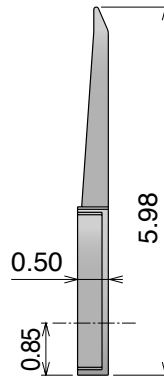

Combs integration with sprockets

see table below for dimensions

Z-	PD (in)	S (in)	X (in)	Y (in)
10	6.47	2.92	4.50	3.37
12	7.73	3.55	4.50	3.99
13	8.36	3.86	4.50	4.31
16	10.25	4.81	4.50	5.26

Example of application

Traditional comb

TYPE B

Art-Nr. **38902**

Combs integration with sprockets

see table below for dimensions

Z-	PD (in)	S (in)	X (in)	Y (in)
10	6.47	2.92	5.35	3.37
12	7.73	3.55	5.35	3.99
13	8.36	3.86	5.35	4.31
16	10.25	4.81	5.35	5.26

Example of application

Quick-link comb

NEW

Art-Nr. **38951**

Used with Stainless steel profile

Art-Nr.	Availability	Supply
38960C	Stock item	10 ft bars
38960	On request	20 ft bars

This profile has to be ordered separately.

Combs integration with sprockets

see table below for dimensions

Z-	PD (in)	S (in)	X (in)	Y (in)
10	6.47	2.92	4.80	2.86
12	7.73	3.55	4.80	3.49
13	8.36	3.86	4.80	3.80
16	10.25	4.81	4.80	4.75

Example of application