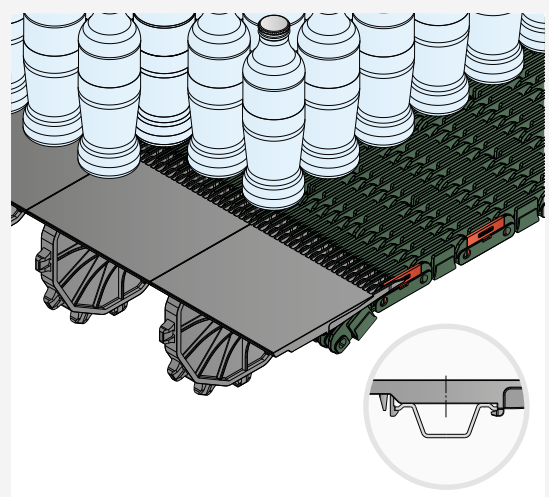

Traditional comb

TYPE B

Art-Nr. **38902**

Combs integration with sprockets

see table below for dimensions

Z-	PD (in)	S (in)	X (in)	Y (in)
10	6.47	2.92	5.35	3.37
12	7.73	3.55	5.35	3.99
13	8.36	3.86	5.35	4.31
16	10.25	4.81	5.35	5.26

Example of application

Quick-link comb

NEW

Art-Nr. **38951**

Used with Stainless steel profile

Art-Nr.	Availability	Supply
38960C	Stock item	10 ft bars
38960	On request	20 ft bars

This profile has to be ordered separately.

Combs integration with sprockets

see table below for dimensions

Z-	PD (in)	S (in)	X (in)	Y (in)
10	6.47	2.92	4.80	2.86
12	7.73	3.55	4.80	3.49
13	8.36	3.86	4.80	3.80
16	10.25	4.81	4.80	4.75

Example of application

Quick-link comb

NEW

Art-Nr. **38952**

Used with Stainless steel profile

Art-Nr.	Availability	Supply
38960C	Stock item	10 ft bars
38960	On request	20 ft bars

This profile has to be ordered separately.

Combs integration with sprockets