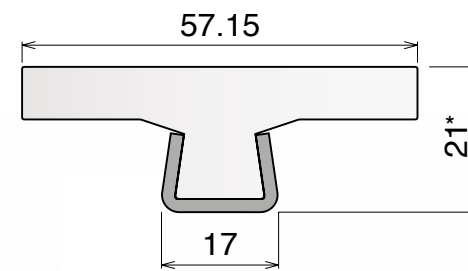

Dimensions expressed in mm

122

*The tolerance on the height is ± 0.635 mm

SS profile thickness: 1.9 mm

NEW

Article-Nr.	Material	Availability	Supply
12253	Ti-White	Stock item	3 m bars
12257	Ti-White	On request	6 m bars
12253B	BluLub	On request	3 m bars
12257B	BluLub	On request	6 m bars
12283	Blue	On request	3 m bars
12287	Blue	On request	6 m bars

123

*The tolerance on the height is ± 0.635 mm

SS profile thickness: 1.9 mm

NEW

Article-Nr.	Material	Availability	Supply
12353	Ti-White	Stock item	3 m bars
12357	Ti-White	On request	6 m bars
12353B	BluLub	On request	3 m bars
12357B	BluLub	On request	6 m bars
12383	Blue	On request	3 m bars
12387	Blue	On request	6 m bars

141

*The tolerance on the height is ± 0.635 mm

SS profile thickness: 1.9 mm

NEW

Article-Nr.	Material	Availability	Supply
14153	Ti-White	Stock item	3 m bars
14157	Ti-White	On request	6 m bars
14153B	BluLub	On request	3 m bars
14157B	BluLub	On request	6 m bars
14183	Blue	On request	3 m bars
14187	Blue	On request	6 m bars

144

Hygienic
Version

*The tolerance on the height is $\pm 0.635\text{mm}$

SS profile thickness: 1.9 mm

NEW

Article-Nr.	Material	Availability	Supply
14453	Ti-White	Stock item	3 m bars
14457	Ti-White	On request	6 m bars
14453B	BluLub	On request	3 m bars
14457B	BluLub	On request	6 m bars
14483	Blue	On request	3 m bars
14487	Blue	On request	6 m bars