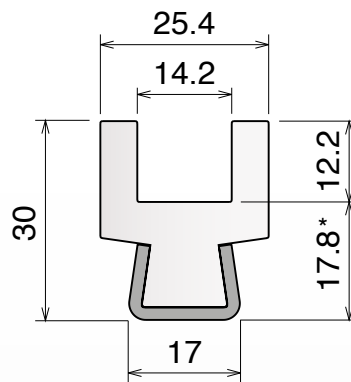

Dimensions expressed in mm

122

*The tolerance on the height is ± 0.635 mm

SS profile thickness: 1.9 mm

NEW

Article-Nr.	Material	Availability	Supply
12253	Ti-White	Stock item	3 m bars
12257	Ti-White	On request	6 m bars
12253B	BluLub	On request	3 m bars
12257B	BluLub	On request	6 m bars
12283	Blue	On request	3 m bars
12287	Blue	On request	6 m bars

141

*The tolerance on the height is ± 0.635 mm

SS profile thickness: 1.9 mm

NEW

Article-Nr.	Material	Availability	Supply
14153	Ti-White	Stock item	3 m bars
14157	Ti-White	On request	6 m bars
14153B	BluLub	On request	3 m bars
14157B	BluLub	On request	6 m bars
14183	Blue	On request	3 m bars
14187	Blue	On request	6 m bars

144

Hygienic
Version

*The tolerance on the height is $\pm 0.635\text{mm}$

SS profile thickness: 1.9 mm

NEW

Article-Nr.	Material	Availability	Supply
14453	Ti-White	Stock item	3 m bars
14457	Ti-White	On request	6 m bars
14453B	BluLub	On request	3 m bars
14457B	BluLub	On request	6 m bars
14483	Blue	On request	3 m bars
14487	Blue	On request	6 m bars

145

Hygienic
Version

*The tolerance on the height is $\pm 0.635\text{mm}$

SS profile thickness: 1.9 mm

NEW

Article-Nr.	Material	Availability	Supply
14553	Ti-White	Stock item	3 m bars
14557	Ti-White	On request	6 m bars
14553B	BluLub	On request	3 m bars
14557B	BluLub	On request	6 m bars
14583	Blue	On request	3 m bars
14587	Blue	On request	6 m bars