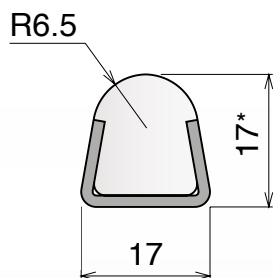

Guide rail

Hygienic version

Part 119-120-121-122-123-141-144-145

Movex[®]

RANGE EXTENSION

119

*The tolerance on the height is ± 0.635 mm

SS profile thickness: 1.9 mm

120

*The tolerance on the height is ± 0.635 mm

SS profile thickness: 1.9 mm

NEW

Article-Nr.	Material	Availability	Supply
12053	Ti-White	Stock item	3 m bars
12057	Ti-White	On request	6 m bars
12053B	BluLub	On request	3 m bars
12057B	BluLub	On request	6 m bars
12083	Blue	On request	3 m bars
12087	Blue	On request	6 m bars

Dimensions expressed in mm

122

*The tolerance on the height is ± 0.635 mm

SS profile thickness: 1.9 mm

NEW

Article-Nr.	Material	Availability	Supply
12253	Ti-White	Stock item	3 m bars
12257	Ti-White	On request	6 m bars
12253B	BluLub	On request	3 m bars
12257B	BluLub	On request	6 m bars
12283	Blue	On request	3 m bars
12287	Blue	On request	6 m bars