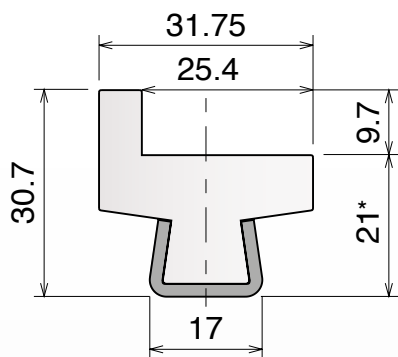

Dimensions expressed in mm

122

*The tolerance on the height is ± 0.635 mm

SS profile thickness: 1.9 mm

NEW

Article-Nr.	Material	Availability	Supply
12253	Ti-White	Stock item	3 m bars
12257	Ti-White	On request	6 m bars
12253B	BluLub	On request	3 m bars
12257B	BluLub	On request	6 m bars
12283	Blue	On request	3 m bars
12287	Blue	On request	6 m bars

141

*The tolerance on the height is ± 0.635 mm

SS profile thickness: 1.9 mm

NEW

Article-Nr.	Material	Availability	Supply
14153	Ti-White	Stock item	3 m bars
14157	Ti-White	On request	6 m bars
14153B	BluLub	On request	3 m bars
14157B	BluLub	On request	6 m bars
14183	Blue	On request	3 m bars
14187	Blue	On request	6 m bars

144

Hygienic
Version

*The tolerance on the height is $\pm 0.635\text{mm}$

SS profile thickness: 1.9 mm

NEW

Article-Nr.	Material	Availability	Supply
14453	Ti-White	Stock item	3 m bars
14457	Ti-White	On request	6 m bars
14453B	BluLub	On request	3 m bars
14457B	BluLub	On request	6 m bars
14483	Blue	On request	3 m bars
14487	Blue	On request	6 m bars

145

Hygienic
Version

*The tolerance on the height is $\pm 0.635\text{mm}$

SS profile thickness: 1.9 mm

NEW

Article-Nr.	Material	Availability	Supply
14553	Ti-White	Stock item	3 m bars
14557	Ti-White	On request	6 m bars
14553B	BluLub	On request	3 m bars
14557B	BluLub	On request	6 m bars
14583	Blue	On request	3 m bars
14587	Blue	On request	6 m bars