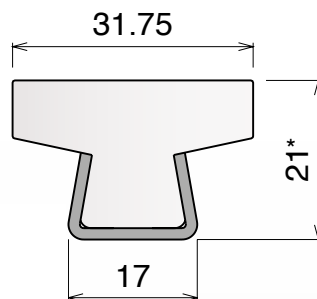

121

*The tolerance on the height is ± 0.635 mm

SS profile thickness: 1.9 mm

Article-Nr.	Material	Availability	Supply
12153	Ti-White	Stock item	3 m bars
12157	Ti-White	On request	6 m bars
12153B	BluLub	On request	3 m bars
12157B	BluLub	On request	6 m bars
12183	Blue	On request	3 m bars
12187	Blue	On request	6 m bars

Dimensions expressed in mm

122

*The tolerance on the height is ± 0.635 mm

SS profile thickness: 1.9 mm

NEW

Article-Nr.	Material	Availability	Supply
12253	Ti-White	Stock item	3 m bars
12257	Ti-White	On request	6 m bars
12253B	BluLub	On request	3 m bars
12257B	BluLub	On request	6 m bars
12283	Blue	On request	3 m bars
12287	Blue	On request	6 m bars

123

*The tolerance on the height is ± 0.635 mm

SS profile thickness: 1.9 mm

NEW

Article-Nr.	Material	Availability	Supply
12353	Ti-White	Stock item	3 m bars
12357	Ti-White	On request	6 m bars
12353B	BluLub	On request	3 m bars
12357B	BluLub	On request	6 m bars
12383	Blue	On request	3 m bars
12387	Blue	On request	6 m bars

141

*The tolerance on the height is ± 0.635 mm

SS profile thickness: 1.9 mm

NEW

Article-Nr.	Material	Availability	Supply
14153	Ti-White	Stock item	3 m bars
14157	Ti-White	On request	6 m bars
14153B	BluLub	On request	3 m bars
14157B	BluLub	On request	6 m bars
14183	Blue	On request	3 m bars
14187	Blue	On request	6 m bars