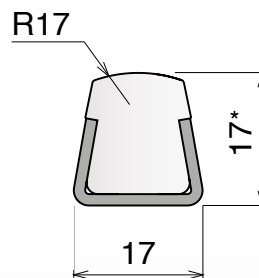

Article-Nr.	Material	Availability	Supply
11953	Ti-White	Stock item	3 m bars
11957	Ti-White	On request	6 m bars
11953B	BluLub	On request	3 m bars
11957B	BluLub	On request	6 m bars
11983C	Blue	On request	3 m bars
11987	Blue	On request	6 m bars

120

*The tolerance on the height is ± 0.635 mm

SS profile thickness: 1.9 mm

NEW

Article-Nr.	Material	Availability	Supply
12053	Ti-White	Stock item	3 m bars
12057	Ti-White	On request	6 m bars
12053B	BluLub	On request	3 m bars
12057B	BluLub	On request	6 m bars
12083	Blue	On request	3 m bars
12087	Blue	On request	6 m bars

121

*The tolerance on the height is ± 0.635 mm

SS profile thickness: 1.9 mm

Article-Nr.	Material	Availability	Supply
12153	Ti-White	Stock item	3 m bars
12157	Ti-White	On request	6 m bars
12153B	BluLub	On request	3 m bars
12157B	BluLub	On request	6 m bars
12183	Blue	On request	3 m bars
12187	Blue	On request	6 m bars

Dimensions expressed in mm

122

*The tolerance on the height is ± 0.635 mm

SS profile thickness: 1.9 mm

NEW

Article-Nr.	Material	Availability	Supply
12253	Ti-White	Stock item	3 m bars
12257	Ti-White	On request	6 m bars
12253B	BluLub	On request	3 m bars
12257B	BluLub	On request	6 m bars
12283	Blue	On request	3 m bars
12287	Blue	On request	6 m bars