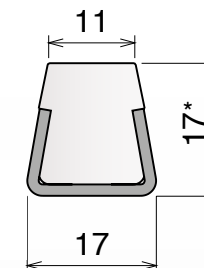

120

*The tolerance on the height is ± 0.635 mm

SS profile thickness: 1.9 mm

NEW

Article-Nr.	Material	Availability	Supply
12053	Ti-White	Stock item	3 m bars
12057	Ti-White	On request	6 m bars
12053B	BluLub	On request	3 m bars
12057B	BluLub	On request	6 m bars
12083	Blue	On request	3 m bars
12087	Blue	On request	6 m bars

121

*The tolerance on the height is ± 0.635 mm

SS profile thickness: 1.9 mm

Article-Nr.	Material	Availability	Supply
12153	Ti-White	Stock item	3 m bars
12157	Ti-White	On request	6 m bars
12153B	BluLub	On request	3 m bars
12157B	BluLub	On request	6 m bars
12183	Blue	On request	3 m bars
12187	Blue	On request	6 m bars

Dimensions expressed in mm

122

*The tolerance on the height is ± 0.635 mm

SS profile thickness: 1.9 mm

NEW

Article-Nr.	Material	Availability	Supply
12253	Ti-White	Stock item	3 m bars
12257	Ti-White	On request	6 m bars
12253B	BluLub	On request	3 m bars
12257B	BluLub	On request	6 m bars
12283	Blue	On request	3 m bars
12287	Blue	On request	6 m bars