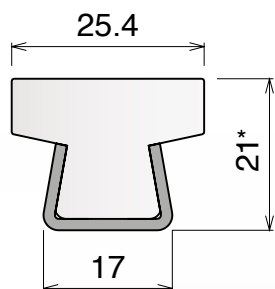

121

*The tolerance on the height is ± 0.635 mm

SS profile thickness: 1.9 mm

Article-Nr.	Material	Availability	Supply
12153	Ti-White	Stock item	3 m bars
12157	Ti-White	On request	6 m bars
12153B	BluLub	On request	3 m bars
12157B	BluLub	On request	6 m bars
12183	Blue	On request	3 m bars
12187	Blue	On request	6 m bars

Dimensions expressed in mm

122

*The tolerance on the height is ± 0.635 mm

SS profile thickness: 1.9 mm

NEW

Article-Nr.	Material	Availability	Supply
12253	Ti-White	Stock item	3 m bars
12257	Ti-White	On request	6 m bars
12253B	BluLub	On request	3 m bars
12257B	BluLub	On request	6 m bars
12283	Blue	On request	3 m bars
12287	Blue	On request	6 m bars

123

*The tolerance on the height is ± 0.635 mm

SS profile thickness: 1.9 mm

NEW

Article-Nr.	Material	Availability	Supply
12353	Ti-White	Stock item	3 m bars
12357	Ti-White	On request	6 m bars
12353B	BluLub	On request	3 m bars
12357B	BluLub	On request	6 m bars
12383	Blue	On request	3 m bars
12387	Blue	On request	6 m bars

141

*The tolerance on the height is ± 0.635 mm

SS profile thickness: 1.9 mm

NEW

Article-Nr.	Material	Availability	Supply
14153	Ti-White	Stock item	3 m bars
14157	Ti-White	On request	6 m bars
14153B	BluLub	On request	3 m bars
14157B	BluLub	On request	6 m bars
14183	Blue	On request	3 m bars
14187	Blue	On request	6 m bars