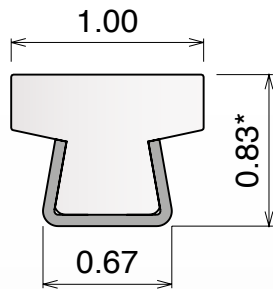

120

*The tolerance on the height is ± 0.025 "

SS profile thickness: 14 ga.

NEW

Article-Nr.	Material	Availability	Supply
12053	Ti-White	Stock item	10 ft bars
12057	Ti-White	On request	20 ft bars
12053B	BluLub	On request	10 ft bars
12057B	BluLub	On request	20 ft bars
12083	Blue	On request	10 ft bars
12087	Blue	On request	20 ft bars

121

*The tolerance on the height is ± 0.025 "

SS profile thickness: 14 ga.

Article-Nr.	Material	Availability	Supply
12153	Ti-White	Stock item	10 ft bars
12157	Ti-White	On request	20 ft bars
12153B	BluLub	On request	10 ft bars
12157B	BluLub	On request	20 ft bars
12183	Blue	On request	10 ft bars
12187	Blue	On request	20 ft bars

Dimensions expressed in inch

122

Hygienic Version

*The tolerance on the height is ± 0.025 "

SS profile thickness: 14 ga.

NEW

Article-Nr.	Material	Availability	Supply
12253	Ti-White	Stock item	10 ft bars
12257	Ti-White	On request	20 ft bars
12253B	BluLub	On request	10 ft bars
12257B	BluLub	On request	20 ft bars
12283	Blue	On request	10 ft bars
12287	Blue	On request	20 ft bars

123

Hygienic Version

*The tolerance on the height is ± 0.025 "

SS profile thickness: 14 ga.

NEW

Article-Nr.	Material	Availability	Supply
12353	Ti-White	Stock item	10 ft bars
12357	Ti-White	On request	20 ft bars
12353B	BluLub	On request	10 ft bars
12357B	BluLub	On request	20 ft bars
12383	Blue	On request	10 ft bars
12387	Blue	On request	20 ft bars