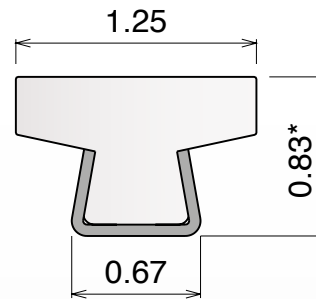

121

*The tolerance on the height is ± 0.025 "

SS profile thickness: 14 ga.

Article-Nr.	Material	Availability	Supply
12153	Ti-White	Stock item	10 ft bars
12157	Ti-White	On request	20 ft bars
12153B	BluLub	On request	10 ft bars
12157B	BluLub	On request	20 ft bars
12183	Blue	On request	10 ft bars
12187	Blue	On request	20 ft bars

Dimensions expressed in inch

122

Hygienic Version

*The tolerance on the height is ± 0.025 "

SS profile thickness: 14 ga.

NEW

Article-Nr.	Material	Availability	Supply
12253	Ti-White	Stock item	10 ft bars
12257	Ti-White	On request	20 ft bars
12253B	BluLub	On request	10 ft bars
12257B	BluLub	On request	20 ft bars
12283	Blue	On request	10 ft bars
12287	Blue	On request	20 ft bars

123

Hygienic Version

*The tolerance on the height is ± 0.025 "

SS profile thickness: 14 ga.

NEW

Article-Nr.	Material	Availability	Supply
12353	Ti-White	Stock item	10 ft bars
12357	Ti-White	On request	20 ft bars
12353B	BluLub	On request	10 ft bars
12357B	BluLub	On request	20 ft bars
12383	Blue	On request	10 ft bars
12387	Blue	On request	20 ft bars

141

Hygienic Version

*The tolerance on the height is ± 0.025 "

SS profile thickness: 14 ga.

NEW

Article-Nr.	Material	Availability	Supply
14153	Ti-White	Stock item	10 ft bars
14157	Ti-White	On request	20 ft bars
14153B	BluLub	On request	10 ft bars
14157B	BluLub	On request	20 ft bars
14183	Blue	On request	10 ft bars
14187	Blue	On request	20 ft bars