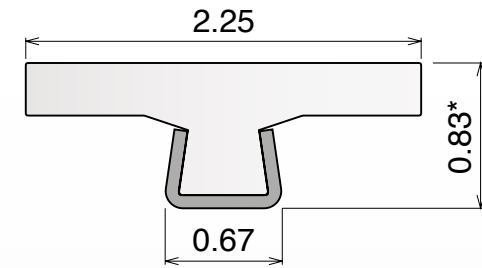

Dimensions expressed in inch

122

Hygienic Version

*The tolerance on the height is ± 0.025 "

SS profile thickness: 14 ga.

NEW

Article-Nr.	Material	Availability	Supply
12253	Ti-White	Stock item	10 ft bars
12257	Ti-White	On request	20 ft bars
12253B	BluLub	On request	10 ft bars
12257B	BluLub	On request	20 ft bars
12283	Blue	On request	10 ft bars
12287	Blue	On request	20 ft bars

123

Hygienic Version

*The tolerance on the height is ± 0.025 "

SS profile thickness: 14 ga.

NEW

Article-Nr.	Material	Availability	Supply
12353	Ti-White	Stock item	10 ft bars
12357	Ti-White	On request	20 ft bars
12353B	BluLub	On request	10 ft bars
12357B	BluLub	On request	20 ft bars
12383	Blue	On request	10 ft bars
12387	Blue	On request	20 ft bars

141

Hygienic Version

*The tolerance on the height is ± 0.025 "

SS profile thickness: 14 ga.

NEW

Article-Nr.	Material	Availability	Supply
14153	Ti-White	Stock item	10 ft bars
14157	Ti-White	On request	20 ft bars
14153B	BluLub	On request	10 ft bars
14157B	BluLub	On request	20 ft bars
14183	Blue	On request	10 ft bars
14187	Blue	On request	20 ft bars

144

Hygienic
Version

*The tolerance on the height is ± 0.025 "

SS profile thickness: 14 ga.

NEW

Article-Nr.	Material	Availability	Supply
14453	Ti-White	Stock item	10 ft bars
14457	Ti-White	On request	20 ft bars
14453B	BluLub	On request	10 ft bars
14457B	BluLub	On request	20 ft bars
14483	Blue	On request	10 ft bars
14487	Blue	On request	20 ft bars