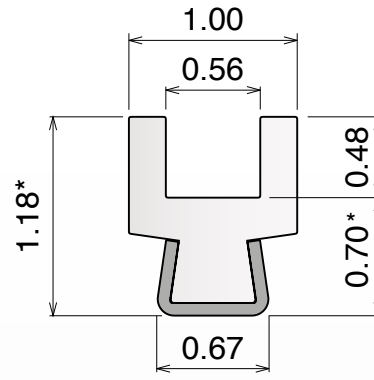

144

Hygienic
Version

*The tolerance on the height is ± 0.025 "

SS profile thickness: 14 ga.

NEW

Article-Nr.	Material	Availability	Supply
14453	Ti-White	Stock item	10 ft bars
14457	Ti-White	On request	20 ft bars
14453B	BluLub	On request	10 ft bars
14457B	BluLub	On request	20 ft bars
14483	Blue	On request	10 ft bars
14487	Blue	On request	20 ft bars

145

Hygienic
Version

*The tolerance on the height is ± 0.025 "

SS profile thickness: 14 ga.

NEW

Article-Nr.	Material	Availability	Supply
14553	Ti-White	Stock item	10 ft bars
14557	Ti-White	On request	20 ft bars
14553B	BluLub	On request	10 ft bars
14557B	BluLub	On request	20 ft bars
14583	Blue	On request	10 ft bars
14587	Blue	On request	20 ft bars