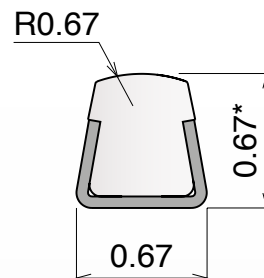

SS profile thickness: 14 ga.

Article-Nr.	Material	Availability	Supply
11953	Ti-White	Stock item	10 ft bars
11957	Ti-White	On request	20 ft bars
11953B	BluLub	On request	10 ft bars
11957B	BluLub	On request	20 ft bars
11983C	Blue	On request	10 ft bars
11987	Blue	On request	20 ft bars

120

*The tolerance on the height is ± 0.025 "

SS profile thickness: 14 ga.

NEW

Article-Nr.	Material	Availability	Supply
12053	Ti-White	Stock item	10 ft bars
12057	Ti-White	On request	20 ft bars
12053B	BluLub	On request	10 ft bars
12057B	BluLub	On request	20 ft bars
12083	Blue	On request	10 ft bars
12087	Blue	On request	20 ft bars

121

*The tolerance on the height is ± 0.025 "

SS profile thickness: 14 ga.

Article-Nr.	Material	Availability	Supply
12153	Ti-White	Stock item	10 ft bars
12157	Ti-White	On request	20 ft bars
12153B	BluLub	On request	10 ft bars
12157B	BluLub	On request	20 ft bars
12183	Blue	On request	10 ft bars
12187	Blue	On request	20 ft bars

Dimensions expressed in inch

122

Hygienic Version

*The tolerance on the height is ± 0.025 "

SS profile thickness: 14 ga.

NEW

Article-Nr.	Material	Availability	Supply
12253	Ti-White	Stock item	10 ft bars
12257	Ti-White	On request	20 ft bars
12253B	BluLub	On request	10 ft bars
12257B	BluLub	On request	20 ft bars
12283	Blue	On request	10 ft bars
12287	Blue	On request	20 ft bars