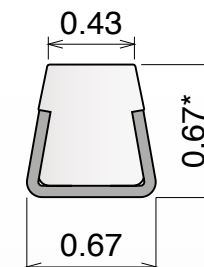

SS profile thickness: 14 ga.

Article-Nr.	Material	Availability	Supply
11953	Ti-White	Stock item	10 ft bars
11957	Ti-White	On request	20 ft bars
11953B	BluLub	On request	10 ft bars
11957B	BluLub	On request	20 ft bars
11983C	Blue	On request	10 ft bars
11987	Blue	On request	20 ft bars

120

*The tolerance on the height is ± 0.025 "

SS profile thickness: 14 ga.

NEW

Article-Nr.	Material	Availability	Supply
12053	Ti-White	Stock item	10 ft bars
12057	Ti-White	On request	20 ft bars
12053B	BluLub	On request	10 ft bars
12057B	BluLub	On request	20 ft bars
12083	Blue	On request	10 ft bars
12087	Blue	On request	20 ft bars

121

*The tolerance on the height is ± 0.025 "

SS profile thickness: 14 ga.

Article-Nr.	Material	Availability	Supply
12153	Ti-White	Stock item	10 ft bars
12157	Ti-White	On request	20 ft bars
12153B	BluLub	On request	10 ft bars
12157B	BluLub	On request	20 ft bars
12183	Blue	On request	10 ft bars
12187	Blue	On request	20 ft bars

Dimensions expressed in inch

122

Hygienic Version

*The tolerance on the height is ± 0.025 "

SS profile thickness: 14 ga.

NEW

Article-Nr.	Material	Availability	Supply
12253	Ti-White	Stock item	10 ft bars
12257	Ti-White	On request	20 ft bars
12253B	BluLub	On request	10 ft bars
12257B	BluLub	On request	20 ft bars
12283	Blue	On request	10 ft bars
12287	Blue	On request	20 ft bars