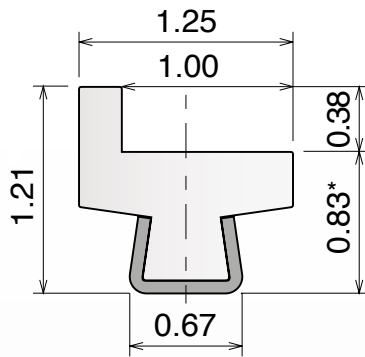

Dimensions expressed in inch

122

Hygienic Version

*The tolerance on the height is ± 0.025 "

SS profile thickness: 14 ga.

NEW

Article-Nr.	Material	Availability	Supply
12253	Ti-White	Stock item	10 ft bars
12257	Ti-White	On request	20 ft bars
12253B	BluLub	On request	10 ft bars
12257B	BluLub	On request	20 ft bars
12283	Blue	On request	10 ft bars
12287	Blue	On request	20 ft bars

141

Hygienic Version

*The tolerance on the height is ± 0.025 "

SS profile thickness: 14 ga.

NEW

Article-Nr.	Material	Availability	Supply
14153	Ti-White	Stock item	10 ft bars
14157	Ti-White	On request	20 ft bars
14153B	BluLub	On request	10 ft bars
14157B	BluLub	On request	20 ft bars
14183	Blue	On request	10 ft bars
14187	Blue	On request	20 ft bars

144

Hygienic
Version

*The tolerance on the height is ± 0.025 "

SS profile thickness: 14 ga.

NEW

Article-Nr.	Material	Availability	Supply
14453	Ti-White	Stock item	10 ft bars
14457	Ti-White	On request	20 ft bars
14453B	BluLub	On request	10 ft bars
14457B	BluLub	On request	20 ft bars
14483	Blue	On request	10 ft bars
14487	Blue	On request	20 ft bars

145

Hygienic
Version

*The tolerance on the height is ± 0.025 "

SS profile thickness: 14 ga.

NEW

Article-Nr.	Material	Availability	Supply
14553	Ti-White	Stock item	10 ft bars
14557	Ti-White	On request	20 ft bars
14553B	BluLub	On request	10 ft bars
14557B	BluLub	On request	20 ft bars
14583	Blue	On request	10 ft bars
14587	Blue	On request	20 ft bars