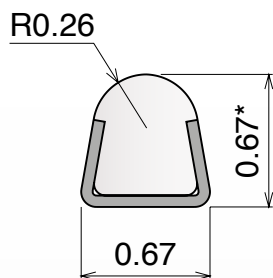

 IMPERIAL
SIZE

Guide rail

Hygienic version

Part 119-120-121-122-123-141-144-145

Movex[®]

RANGE EXTENSION

119

*The tolerance on the height is ± 0.025 "

SS profile thickness: 14 ga.

Article-Nr.	Material	Availability	Supply
11953	Ti-White	Stock item	10 ft bars
11957	Ti-White	On request	20 ft bars
11953B	BluLub	On request	10 ft bars
11957B	BluLub	On request	20 ft bars
11983C	Blue	On request	10 ft bars
11987	Blue	On request	20 ft bars

120

*The tolerance on the height is ± 0.025 "

SS profile thickness: 14 ga.

NEW

Article-Nr.	Material	Availability	Supply
12053	Ti-White	Stock item	10 ft bars
12057	Ti-White	On request	20 ft bars
12053B	BluLub	On request	10 ft bars
12057B	BluLub	On request	20 ft bars
12083	Blue	On request	10 ft bars
12087	Blue	On request	20 ft bars

121

*The tolerance on the height is ± 0.025 "

SS profile thickness: 14 ga.

Article-Nr.	Material	Availability	Supply
12153	Ti-White	Stock item	10 ft bars
12157	Ti-White	On request	20 ft bars
12153B	BluLub	On request	10 ft bars
12157B	BluLub	On request	20 ft bars
12183	Blue	On request	10 ft bars
12187	Blue	On request	20 ft bars