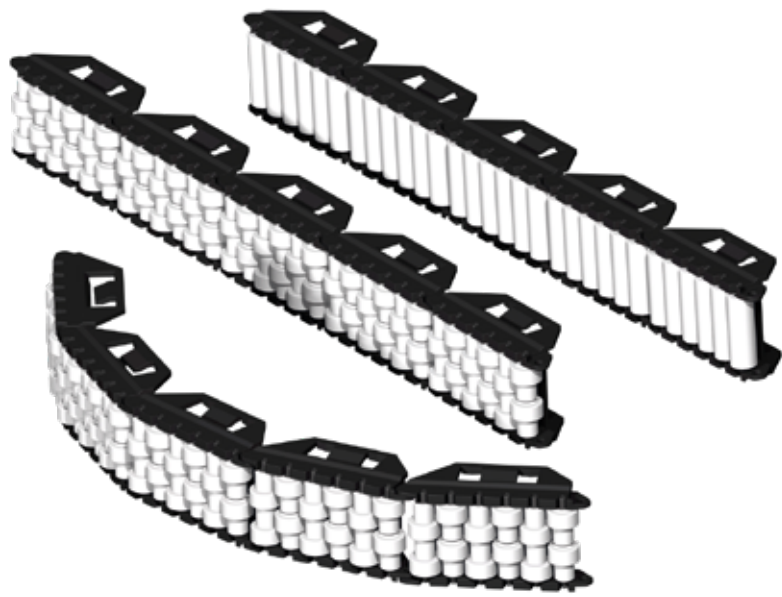

Catalog
News

BluLub roller guides
Part 363/396
PFX transfer modules
Part 368/369/370/371

NEW PRODUCTS INCLUDED IN THE CATALOG.

Movex[®]
CATALOG NEWS

363 Guida a rulli flessibile

Flexible roller guide / Flexible Röllchenführung

RANGE EXTENSION

Delivery: **Easy** **Standard**

| Part | Article-Nr. | Type | A | Colour |
|----------------|--------------|------|----|---------------|
| 363 | 36301 | A | 8 | White |
| 363 | 36302 | B | 8 | White |
| 363 | 36303 | A | 10 | White |
| 363 | 36304 | B | 10 | White |
| NEW 363 | 36305 | A | 8 | BluLab |
| NEW 363 | 36306 | A | 10 | BluLab |

Try with... **BluLab® Rollers!**

- Lower wear
- Noise reduction
- Improved product stability
- Lower coefficient of friction
- Less energy consumption

TYPE A

TYPE B

Curvature radius

Fixing with plate and metal profile

Delivery: **Easy** **Standard**

| Part | Article-Nr. | Type | Colour |
|----------------|-------------|------|---------------|
| 396 | 39601 | A | White |
| 396 | 39602 | B | White |
| NEW 396 | 39603 | A | BluLub |