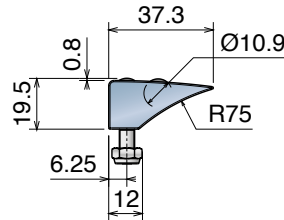

370

Moduli di trasferimento L=85 mm
Transfer modules L=85 mm / Überschubmodul L=85 mm

NOW ALSO WITH PFX ROLLERS

Delivery: **Easy** **Standard**

Part	Article-Nr.	Type	Roller material
370	37001	A	Acetal resin
370	37002	B	Acetal resin
370	37003	C	Acetal resin
NEW	37001PFX	A	PFX
370	37002PFX	B	PFX
370	37003PFX	C	PFX

TYPE A