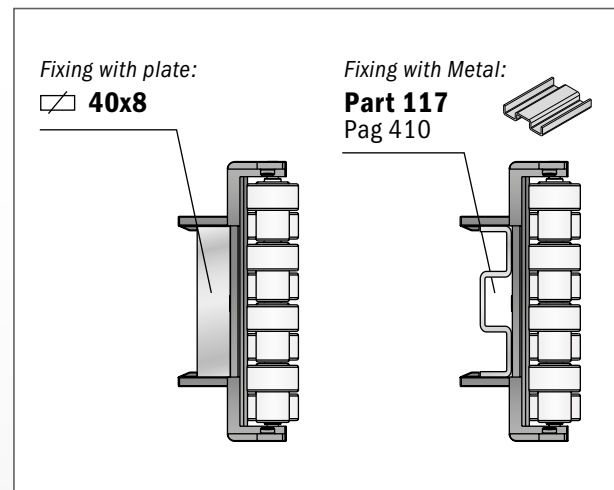

368

Moduli di trasferimento L=85 mm
Transfer modules L=85 mm / Überschubmodul L=85 mm

NOW ALSO WITH PFX ROLLERS

Delivery: **Easy** **Standard**

Smart roller
with mini bearings
in stainless steel

TYPE A

TYPE B