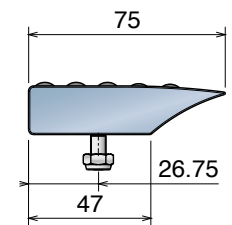

368

Moduli di trasferimento L=85 mm
Transfer modules L=85 mm / Überschubmodul L=85 mm

NOW ALSO WITH PFX ROLLERS

Delivery: **Easy** **Standard**

Smart roller
with mini bearings
in stainless steel

TYPE A

TYPE B