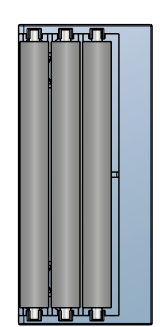

369

Moduli di trasferimento L=115 mm
Transfer modules L=115 mm / Überschubmodul L=115 mm

NOW ALSO WITH PFX ROLLERS

Delivery: **Easy** **Standard**

Smart roller
with mini bearings
in stainless steel

TYPE A

TYPE B