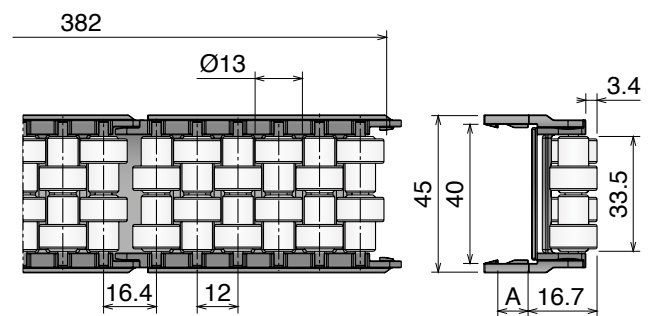

363 Guida a rulli flessibile

Flexible roller guide / Flexible Röllchenführung

RANGE EXTENSION

Delivery: **Easy** **Standard**

Part	Article-Nr.	Type	A	Colour
363	36301	A	8	White
363	36302	B	8	White
363	36303	A	10	White
363	36304	B	10	White
NEW 363	36305	A	8	BluLab
NEW 363	36306	A	10	BluLab

Try with... **BluLab® Rollers!**

- Lower wear
- Noise reduction
- Improved product stability
- Lower coefficient of friction
- Less energy consumption

TYPE B

Curvature radius

Fixing with plate and metal profile