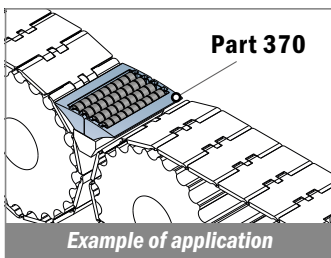

370

Moduli di trasferimento L=85 mm
Transfer modules L=85 mm / Überschubmodul L=85 mm

NOW ALSO WITH PFX ROLLERS

Delivery: **Easy** **Standard**

Part	Article-Nr.	Type	Roller material
370	37001	A	Acetal resin
370	37002	B	Acetal resin
370	37003	C	Acetal resin
NEW	37001PFX	A	PFX
370	37002PFX	B	PFX
370	37003PFX	C	PFX

TYPE A