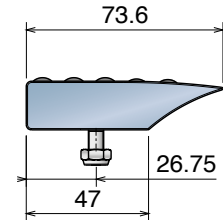

370

Moduli di trasferimento L=85 mm
Transfer modules L=85 mm / Überschubmodul L=85 mm

NOW ALSO WITH PFX ROLLERS

Delivery: **Easy** **Standard**

Part	Article-Nr.	Type	Roller material
370	37001	A	Acetal resin
370	37002	B	Acetal resin
370	37003	C	Acetal resin
NEW	37001PFX	A	PFX
370	37002PFX	B	PFX
370	37003PFX	C	PFX

TYPE A