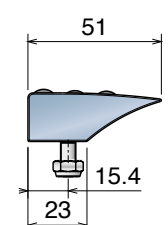

369

Moduli di trasferimento L=115 mm
Transfer modules L=115 mm / Überschubmodul L=115 mm

NOW ALSO WITH PFX ROLLERS

Delivery: **Easy** **Standard**

Smart roller
with mini bearings
in stainless steel

TYPE A

TYPE B