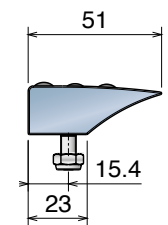

368

Moduli di trasferimento L=85 mm
Transfer modules L=85 mm / Überschubmodul L=85 mm

NOW ALSO WITH PFX ROLLERS

Delivery: **Easy** **Standard**

Smart roller
with mini bearings
in stainless steel

TYPE A

TYPE B