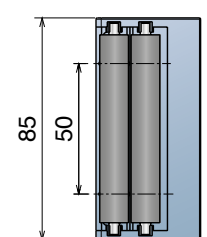

368

Moduli di trasferimento L=85 mm
Transfer modules L=85 mm / Überschubmodul L=85 mm

NOW ALSO WITH PFX ROLLERS

Delivery: **Easy** **Standard**

Smart roller
with mini bearings
in stainless steel

TYPE A

TYPE B