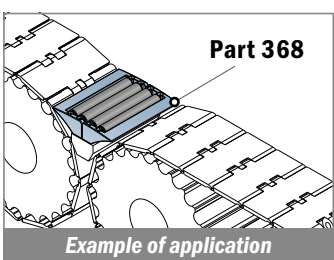

368

Moduli di trasferimento L=85 mm
Transfer modules L=85 mm / Überschubmodul L=85 mm

NOW ALSO WITH PFX ROLLERS

Delivery: **Easy** **Standard**

Smart roller
with mini bearings
in stainless steel

TYPE A

TYPE B