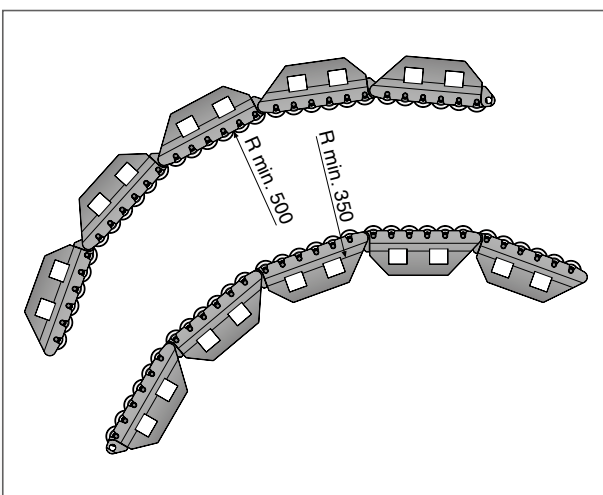

Curvature radius