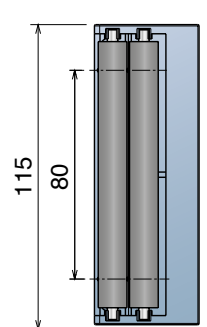

368

Moduli di trasferimento L=85 mm
Transfer modules L=85 mm / Überschubmodul L=85 mm

NOW ALSO WITH PFX ROLLERS

Delivery: **Easy** **Standard**

Smart roller
with mini bearings
in stainless steel

TYPE A

TYPE B

369

Moduli di trasferimento L=115 mm
Transfer modules L=115 mm / Überschubmodul L=115 mm

NOW ALSO WITH PFX ROLLERS

Delivery: **Easy** **Standard**

Smart roller
with mini bearings
in stainless steel

TYPE A

TYPE B