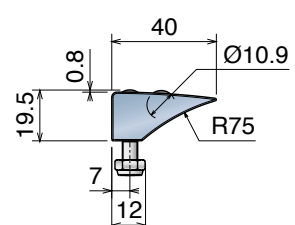

369

Moduli di trasferimento L=115 mm
Transfer modules L=115 mm / Überschubmodul L=115 mm

NOW ALSO WITH PFX ROLLERS

Delivery: **Easy** **Standard**

Smart roller
with mini bearings
in stainless steel

TYPE A

TYPE B