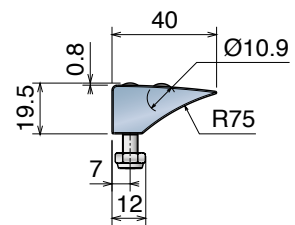

368

Moduli di trasferimento L=85 mm
Transfer modules L=85 mm / Überschubmodul L=85 mm

NOW ALSO WITH PFX ROLLERS

Delivery: **Easy** **Standard**

Smart roller
with mini bearings
in stainless steel

TYPE A

TYPE B