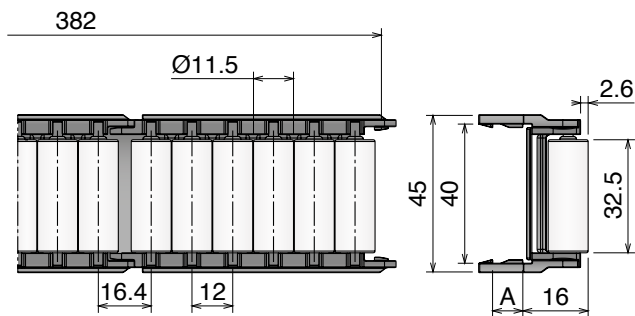

363 Guida a rulli flessibile

Flexible roller guide / Flexible Röllchenführung

RANGE EXTENSION

Delivery: **Easy** **Standard**

Part	Article-Nr.	Type	A	Colour
363	36301	A	8	White
363	36302	B	8	White
363	36303	A	10	White
363	36304	B	10	White
NEW 363	36305	A	8	BluLab
NEW 363	36306	A	10	BluLab

Try with... **BluLab® Rollers!**

- Lower wear
- Noise reduction
- Improved product stability
- Lower coefficient of friction
- Less energy consumption

TYPE A

Curvature radius

Fixing with plate and metal profile