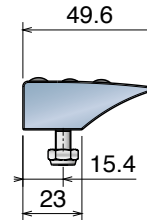

370

Moduli di trasferimento L=85 mm
Transfer modules L=85 mm / Überschubmodul L=85 mm

NOW ALSO WITH PFX ROLLERS

Delivery: **Easy** **Standard**

Part	Article-Nr.	Type	Roller material
370	37001	A	Acetal resin
370	37002	B	Acetal resin
370	37003	C	Acetal resin
NEW	37001PFX	A	PFX
370	37002PFX	B	PFX
370	37003PFX	C	PFX

TYPE A