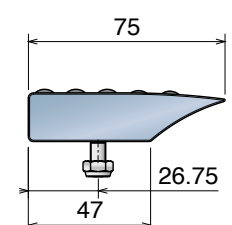

369

Moduli di trasferimento L=115 mm
Transfer modules L=115 mm / Überschubmodul L=115 mm

NOW ALSO WITH PFX ROLLERS

Delivery: **Easy** **Standard**

Smart roller
with mini bearings
in stainless steel

TYPE A

TYPE B