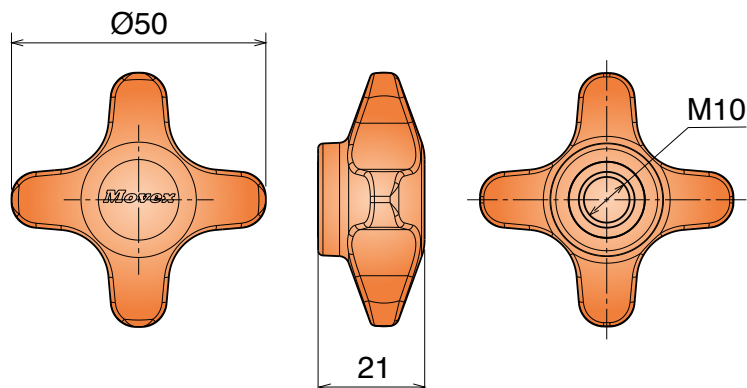

Star knob
Part. 334

Movex[®]

PRODUCT PRESENTATION

Part. 334 *Star knob*

NEW

Part	Article-Nr.	Colour
334	334010	Orange
334	33401H	Hygienic Blue
334	33401	Black

Material:
Polyamide + nickel plated brass

Movex[®]