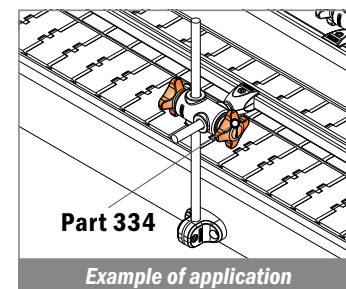

Star knob
Part. 334

Movex[®]

PRODUCT PRESENTATION

Part. 334 *Star knob*

NEW

Part	Article-Nr.	Colour
334	334010	Orange
334	33401H	Hygienic Blue
334	33401	Black

Material:
Polyamide + nickel plated brass

Movex[®]