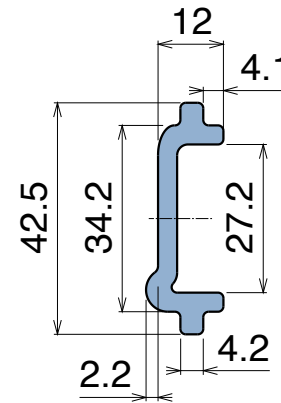

NEW 395

Guida laterale con e senza salva etichetta / Side guide with and without label saver / Seitenführung mit und ohne Etikettenschutz

Delivery: **Easy** **Standard**

Aluminum guides
must be order
separately.

TYPE B

Advantages:

- ✓ High performance
- ✓ Minimized coefficient of friction
- ✓ Long wear life
- ✓ Unique materials
  BluLub and Titanium-White
- ✓ 100 possible applications

Article-Nr.	Material	Availability	Supply	Type
39510BC	BluLub	Stock item	3 m bars	A
39510C	Ti-White	Stock item	3 m bars	A
39520BC	BluLub	Stock item	3 m bars	B
39520C	Ti-White	Stock item	3 m bars	B

Aluminum guide

Art-Nr. **35800**

Profile cover

Art-Nr. **301405**

Aluminum guide

Art-Nr. **35900**

Profile cover

Art-Nr. **301406**

Aluminum guide

Art-Nr. **36000**

Profile cover

Art-Nr. **301407**

Aluminum guide

Art-Nr. **36100**

Profile cover

Art-Nr. **301408**

Cover profiles and
aluminum guides
must be order separately.

Options of application - Accessories