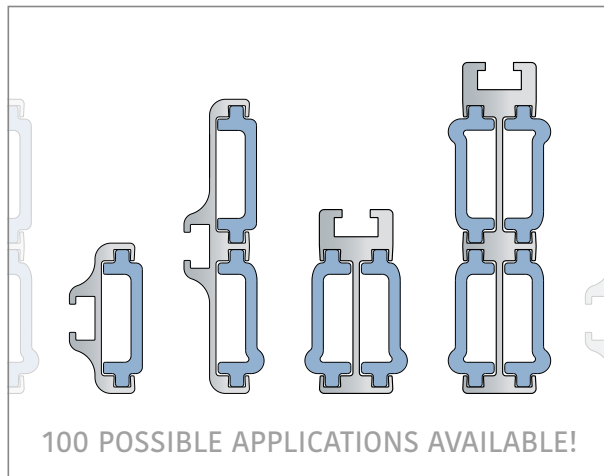

Side guide with and without label saver

Part. 395

Movex[®]

PRODUCT UPDATE

NEW 395

Guida laterale con e senza salva etichetta / Side guide with and without label saver / Seitenführung mit und ohne Etikettenschutz

Delivery: **Easy** **Standard**

Aluminum guides
must be order
separately.

TYPE A

TYPE B

**Advantages:**

- ✓ High performance
- ✓ Minimized coefficient of friction
- ✓ Long wear life
- ✓ Unique materials
BluLub and Titanium-White
- ✓ 100 possible applications

Fixing screw:
M8 hex.head
or PART 362

Article-Nr.	Material	Availability	Supply	Type
39510BC	BluLub	Stock item	3 m bars	A
39510C	Ti-White	Stock item	3 m bars	A
39520BC	BluLub	Stock item	3 m bars	B
39520C	Ti-White	Stock item	3 m bars	B