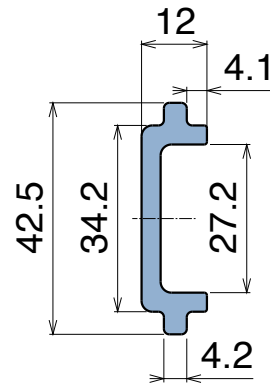

NEW 395

Guida laterale con e senza salva etichetta / Side guide with and without label saver / Seitenführung mit und ohne Etikettenschutz

Delivery: **Easy** **Standard**

Aluminum guides
must be order
separately.

TYPE A

Advantages:

- ✓ High performance
- ✓ Minimized coefficient of friction
- ✓ Long wear life
- ✓ Unique materials
  BluLub and Titanium-White
- ✓ 100 possible applications

Article-Nr.	Material	Availability	Supply	Type
39510BC	BluLub	Stock item	3 m bars	A
39510C	Ti-White	Stock item	3 m bars	A
39520BC	BluLub	Stock item	3 m bars	B
39520C	Ti-White	Stock item	3 m bars	B

Aluminum guide

Art-Nr. **35800**

Profile cover

Art-Nr. **301405**

Aluminum guide

Art-Nr. **35900**

Profile cover

Art-Nr. **301406**

Aluminum guide

Art-Nr. **36000**

Profile cover

Art-Nr. **301407**

Aluminum guide

Art-Nr. **36100**

Profile cover

Art-Nr. **301408**

Cover profiles and
aluminum guides
must be order separately.

Options of application - Accessories