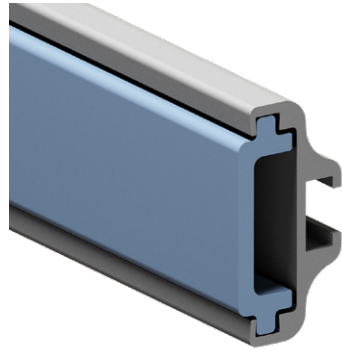

Side guide with and without label saver

Part. 395

Movex[®]

PRODUCT UPDATE

NEW 395

Guida laterale con e senza salva etichetta / Side guide with and without label saver / Seitenführung mit und ohne Etikettenschutz

Delivery: **Easy** **Standard**

Aluminum guides
must be order
separately.

TYPE A

TYPE B

**Advantages:**

- ✓ High performance
- ✓ Minimized coefficient of friction
- ✓ Long wear life
- ✓ Unique materials
BluLub and Titanium-White
- ✓ 100 possible applications

Fixing screw:
M8 hex.head
or PART 362

Article-Nr.	Material	Availability	Supply	Type
39510BC	BluLub	Stock item	3 m bars	A
39510C	Ti-White	Stock item	3 m bars	A
39520BC	BluLub	Stock item	3 m bars	B
39520C	Ti-White	Stock item	3 m bars	B