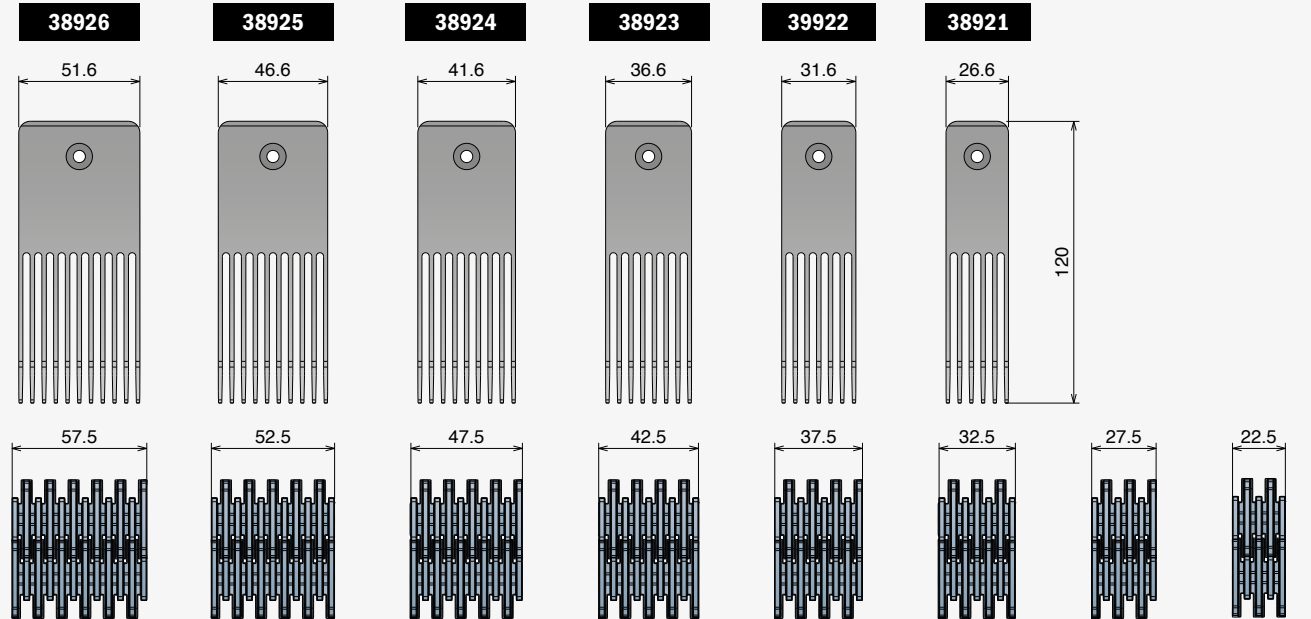

Characterized by their slim and compact profile, they are ideal for applications where space is limited.