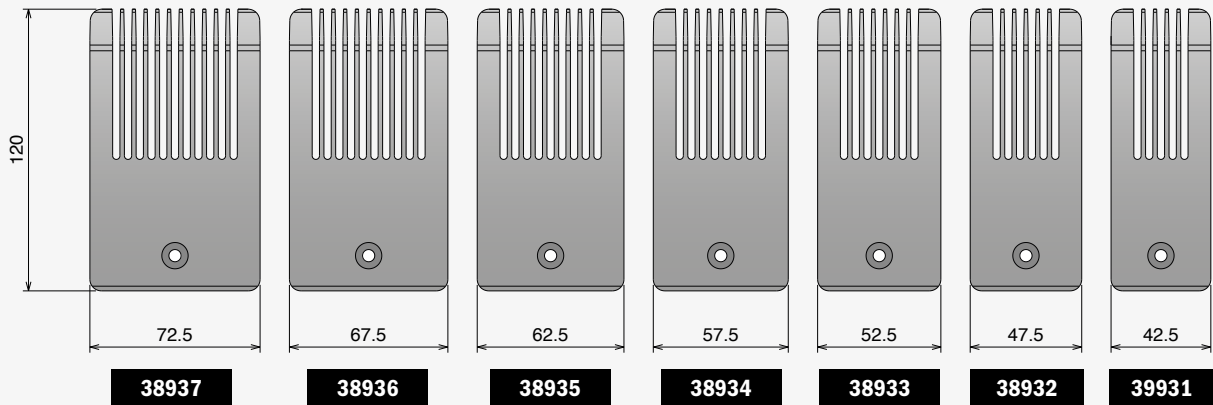

Accessories - Combs

Smart DESIGN

Characterized by their slim and compact profile, they are ideal for applications where space is limited.

Structured DESIGN

Line of combs with a reinforced structure, designed for demanding environments where greater robustness is required.