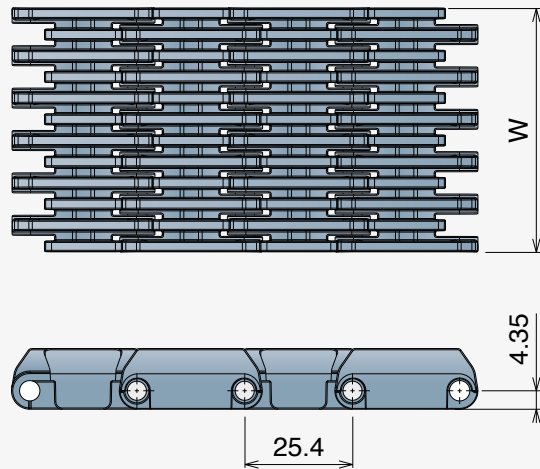

Modular belt and sprocket