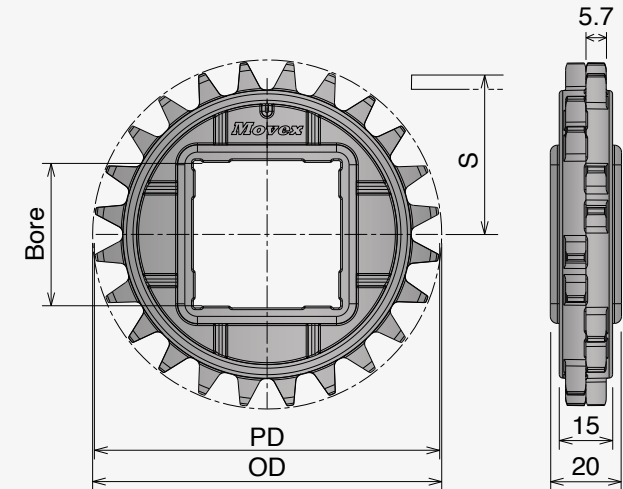

Article-Nr.	W - Width (mm)	Weight (kg/m)	Back flex radius (mm)	Max working load (N)	Pin material	Belt material	COMBS (Accessories)	
							Smart	Structured
5247019089A	22,5	0,25	62	160	PBT WHITE	LFA RAL 5014	-	39931
5247019109A	27,5	0,30	62	200			-	38932
5247019128A	32,5	0,35	62	330			38921	38933
5247019148A	37,5	0,40	62	400			39922	38934
5247019167A	42,5	0,45	62	530			38923	38935
5247019187A	47,5	0,50	62	600			38924	38936
5247019207A	52,5	0,55	62	730			38925	38937
5247019226A	57,5	0,60	62	800			38926	-

Article-Nr.	Z-	Bore	PD	OD	S	Material
155408	12	40x40	98,2	97	44,7	POM - Grey

This sprocket is specifically designed for use with the 550 Mini Raised Rib series modular belts and is made from durable POM material.

It features a 40x40 mm square bore, suitable for standard shaft mounting, and a precisely engineered tooth profile that ensures optimal engagement with the belt surface.

Coil length: 6.096 mt

For more information about the combs, please refer to the next page