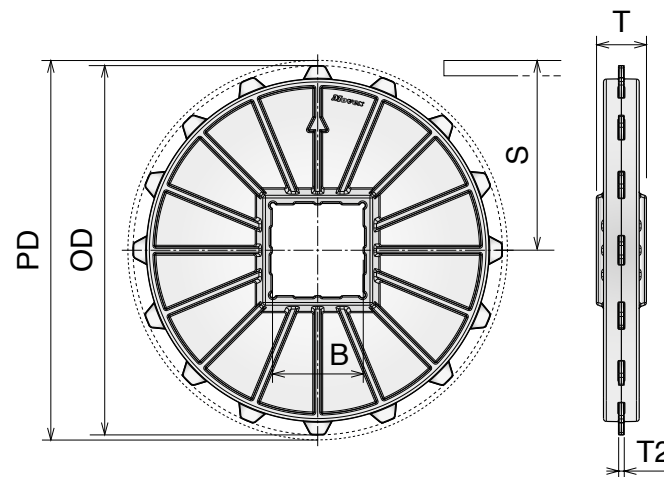

Backflex radius min.: 50 mm | Pin diameter: 5.8 mm

1350	34	0061	A
Series	*Material	Width	Version

50.8 mm
PITCH

Width* (inch)

- 0061
- 0064
- 0067
- 0070
- 0073
- 0076
- 0079
- 0082
- 0085
- 0088
- 0091
- 0094
- 0097
- 0100
- 0103
- 0106
- 0109
- 0112
- 0115
- 0118
- 0121

Belts wider than standard are available with 3 inch (76,2 mm) increments.
 For special width, custom-built in 0,33" in (8,4 mm) increments.

7400RR Molded Sprockets

NEW

Drive sprocket.
Molded

	Article-Nr.	Z-	Bore	T	T2	PD	OD	S
Metric (mm)	155922	16	90x90	35	4	258,7	258,35	124
Imperial (in)	155921Y	16	2.1/2"x2.1/2"	1.38	0.157	10.18	10.17	4.88

Material:
White Polyamide

Dimensions expressed in millimeters and inches

What is the S dimension?

It defines the distance between sprocket/idler (=shaft) center and top of wear strip. It ensures smooth run of the chain at minimum noise level.