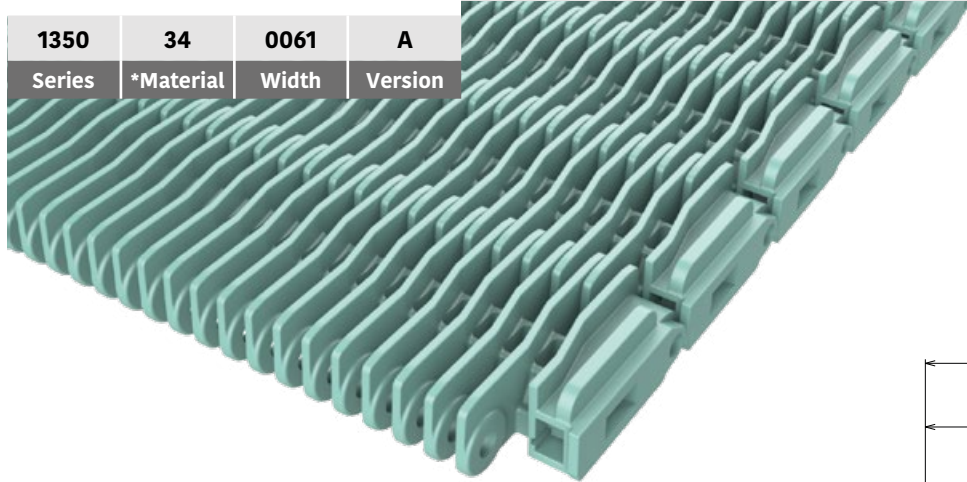

7400 RR

RAISED RIB MODULAR BELT

Movex[®]

www.movexii.com

7400RR

Modular Belt Series 7400RR, H=22,2 M=76,2

NEW

CODE STRUCTURE GUIDE (Example)

Backflex radius min.: 50 mm | Pin diameter: 5.8 mm

1350	34	0061	A
Series	*Material	Width	Version

50.8 mm
PITCH

Width* (inch)

- 0061
- 0064
- 0067
- 0070
- 0073
- 0076
- 0079
- 0082
- 0085
- 0088
- 0091
- 0094
- 0097
- 0100
- 0103
- 0106
- 0109
- 0112
- 0115
- 0118
- 0121

*Material

PP - Code 02
Poly Propylene

Max w. load: 35000 N/m
 Weight: 10,0 kg/m²
 Temp. range dry: 4+104 °C
 Temp. range wet: 4+104 °C
 Pin material: PP grey

PPX - Code 34
Poly Propylene

Max w. load: 35000 N/m
 Weight: 10,0 kg/m²
 Temp. range dry: 4+104 °C
 Temp. range wet: 4+104 °C
 Pin material: PP grey

Material:
White Polyamide

Dimensions expressed in millimeters and inches

What is the S dimension?

It defines the distance between sprocket/idler (=shaft) center and top of wear strip. It ensures smooth run of the chain at minimum noise level.