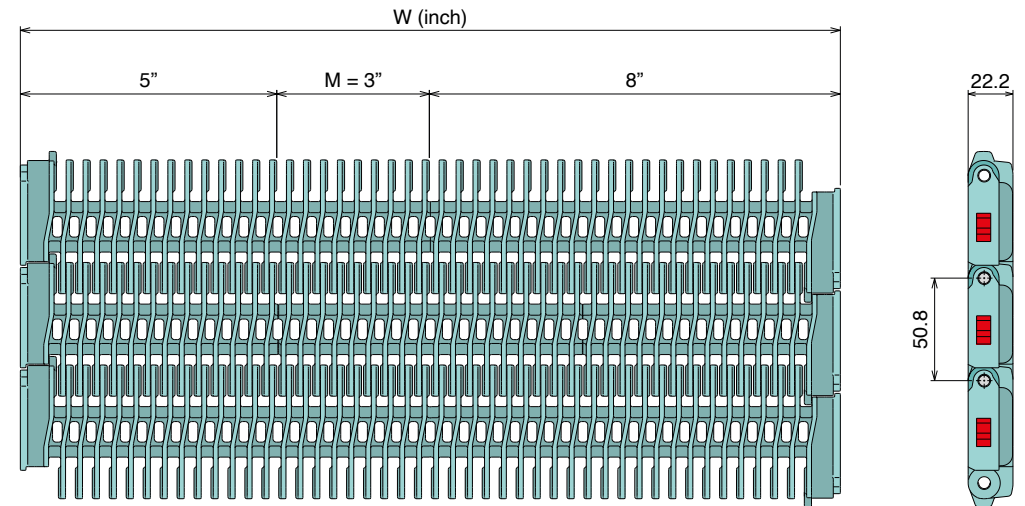

Backflex radius min.: 50 mm | Pin diameter: 5.8 mm

1350	34	0061	A
Series	*Material	Width	Version

50.8 mm
PITCH

Width* (inch)

- 0061
- 0064
- 0067
- 0070
- 0073
- 0076
- 0079
- 0082
- 0085
- 0088
- 0091
- 0094
- 0097
- 0100
- 0103
- 0106
- 0109
- 0112
- 0115
- 0118
- 0121

Belts wider than standard are available with 3 inch (76,2 mm) increments.
 For special width, custom-built in 0,33" in (8,4 mm) increments.

7400RR Molded Sprockets

NEW

Drive sprocket.
Molded

	Article-Nr.	Z-	Bore	T	T2	PD	OD	S
Metric (mm)	155922	16	90x90	35	4	258,7	258,35	124
Imperial (in)	155921Y	16	2.1/2"x2.1/2"	1.38	0.157	10.18	10.17	4.88

Material:
White Polyamide

Dimensions expressed in millimeters and inches

What is the S dimension?

It defines the distance between sprocket/idler (=shaft) center and top of wear strip. It ensures smooth run of the chain at minimum noise level.