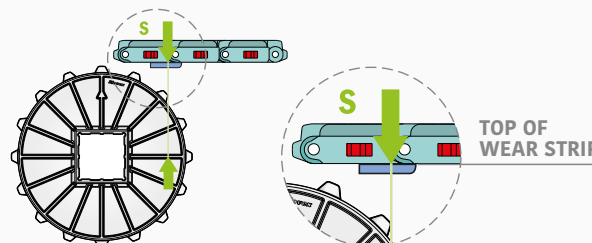

Belts wider than standard are available with 3 inch (76,2 mm) increments.
 For special width, custom-built in 0,33" in (8,4 mm) increments.

7400RR Molded Sprockets

NEW

Drive sprocket.
Molded

	Article-Nr.	Z-	Bore	T	T2	PD	OD	S
Metric (mm)	155922	16	90x90	35	4	258,7	258,35	124
Imperial (in)	155921Y	16	2.1/2"x2.1/2"	1.38	0.157	10.18	10.17	4.88

Material:
White Polyamide

Dimensions expressed in millimeters and inches

What is the S dimension?

It defines the distance between sprocket/idler (=shaft) center and top of wear strip. It ensures smooth run of the chain at minimum noise level.