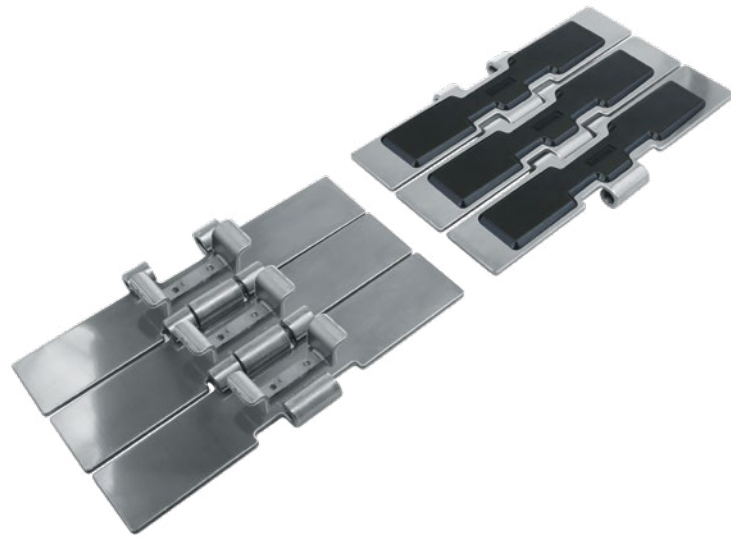

# ***8157 TAB GT***

*Straight running chain*

***Movex***<sup>®</sup>

NEW PRODUCT

# 8157 TAB GT

Straight Running Chain

**NEW**

Pins: Martensitic 1.4057 | Backflex radius min.: 130 mm

Article-Nr.	Ref.	A (Plate Width) mm	Weight kg/m	Max working load (N)	Plate/Rubber Thickness mm
<b>SSE Specially treated Ferritic Stainless Steel (1.4589) - Hardened pins</b>					
<b>10260107</b>	<b>SSE 8157 TAB GT K750</b>	190,5	7,50	10000	Plate 3,1 Rubber 3