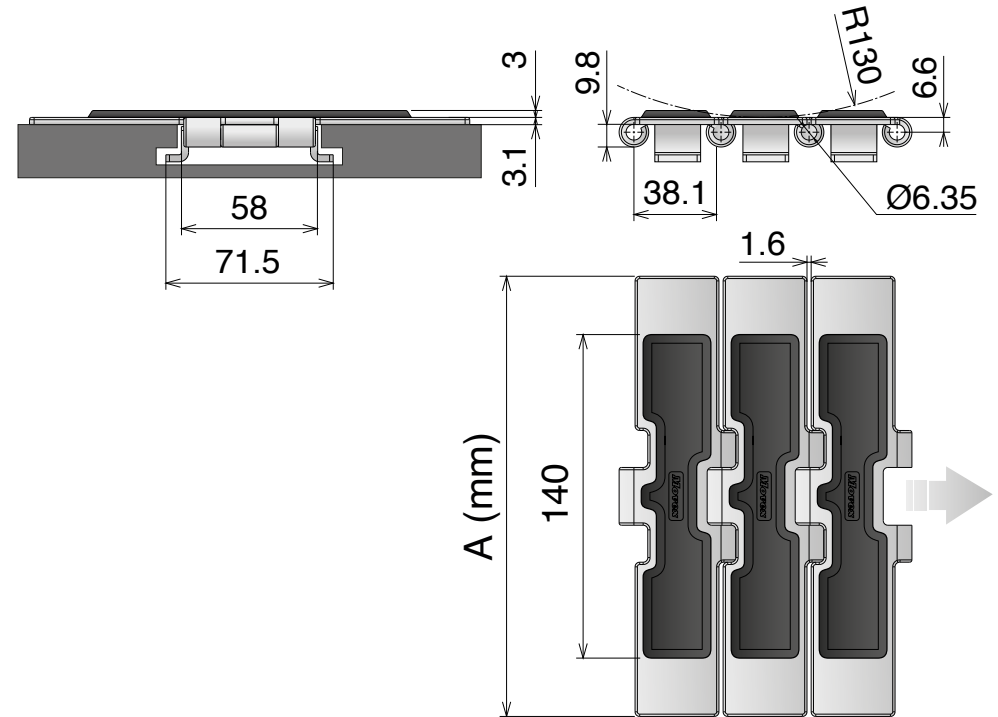

# ***8157 TAB GT***

*Straight running chain*

***Movex***<sup>®</sup>

NEW PRODUCT

# 8157 TAB GT

Straight Running Chain

**NEW**

Pins: Martensitic 1.4057 | Backflex radius min.: 130 mm

Article-Nr.	Ref.	A (Plate Width) mm	Weight kg/m	Max working load (N)	Plate/Rubber Thickness mm
<b>SSE Specially treated Ferritic Stainless Steel (1.4589) - Hardened pins</b>					
<b>10260107</b>	<b>SSE 8157 TAB GT K750</b>	190,5	7,50	10000	Plate 3,1 Rubber 3